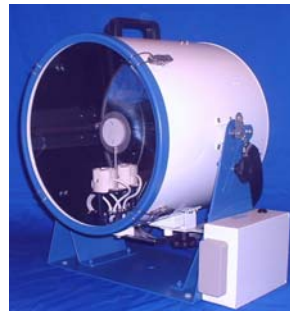

SUEZ CANAL SEARCHLIGHT (according to Suez Canal Authority Rules of Navigation)

Model No.	Max volts	Max watts	Range (M)	Candlepower	Model No.	Max volts	Max watts	Range (M)	Candlepower
FL710D	240v	3000w	2196	4,821,000	LSP380	240v	575w	3767	14,190,201