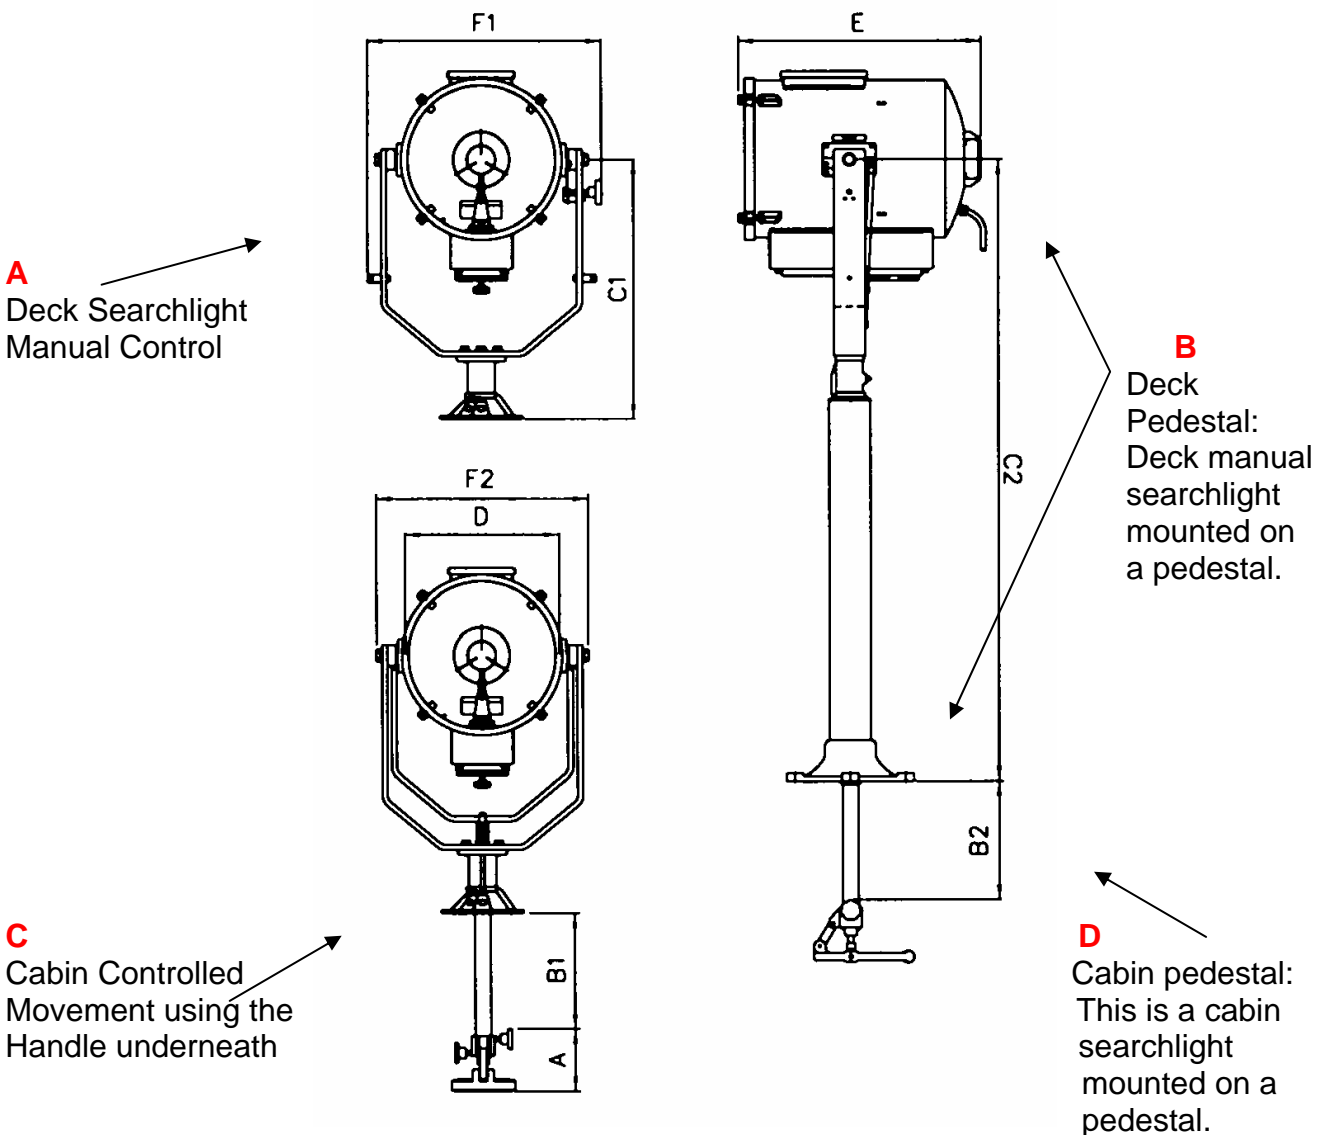

Which manual searchlight is right for me ?

EXAMPLE of Deck

EXAMPLE of Cabin

EXAMPLE of Deck / Pedestal

EXAMPLE of Cabin Pedestal