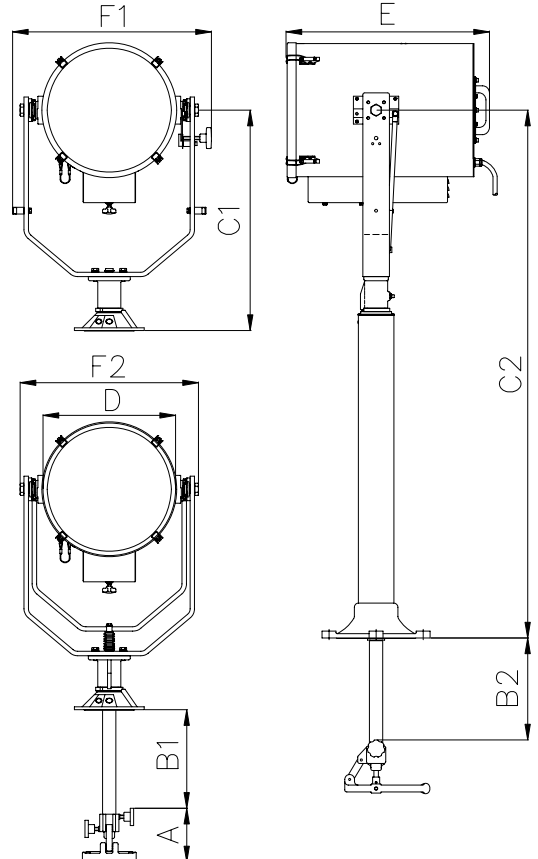

**DESPATCH NUMBERS**

Type	Supply	L/holder	Despatch Number
FH380 Deck	240v	GY22	A2633
FH380 Cabin	240v	GY22	A2634
FH380 Deck Ped.	240v	GY22	A2635
FH380 Cabin Ped.	240v	GY22	A2636

**SPECIFICATION**

- All brass construction.
- Stove enamel painted.
- Parabolic glass reflector.
- External lamp focus adjustment (2° spot and 18° flood)
- Remote focus mechanism available upon request
- Toughened front glass and Captive bezel / glass
- Light shield to prevent unwanted glare & stray light
- Searchlight protected to IP 56
- Control gear protected to IP66.
- Special "B" & "C" dimensions available on request.
- Full 360° rotation.
- Vertical movement +37° to - 37° Deck/Deck Ped
- Vertical movement +30° to - 40° Cabin/Cabin Ped
- Luminous flux 105,000.
- Colour temperature 5,400 K.

All dimensions in Millimetres

**Weights:**

Deck	32.4 Kg	Deck Pedestal	36.4 Kg
Cabin	34.9 Kg	Cabin Pedestal	38.4 Kg
Control Gear (500 x 400 x 210)			22.2 Kg

Deck & Cabin. 3 holes Ø11.0 on a 174 PCD  
Deck Ped. & Cabin Ped 4 holes Ø12.5 on a 270 PCD  
Cabin & Cabin Ped. Central hole Ø53

**Dimensions**

A	B1	B2	C1	C2	D	E	F1	F2
154	283	291	633	1513	380	584	571	512

**Performance Data** \* Inclusive angle

Volt's	Lamp life	Range (m)	PBCP x1000	*Div	Watts	Lamp Cap	Despatch Number
240v	750 hrs	5672	32,200	2	1200	G22	D23755