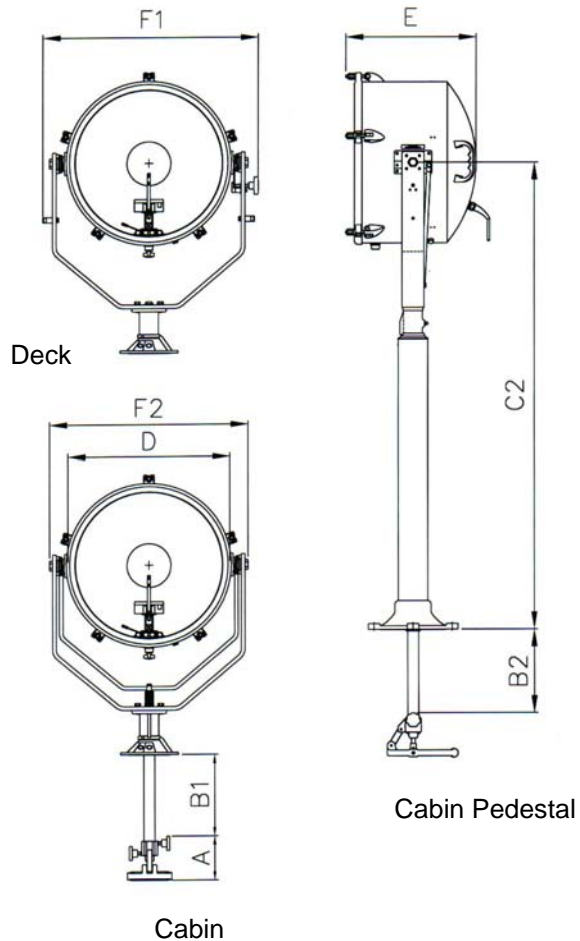

PART NUMBERS

Type	Supply	L/holder	Part Number
FR560 Deck	110/240v	GX9.5	A2886
FR560 Cabin	110/240v	GX9.5	A2888
FR560 Deck Ped.	110/240v	GX9.5	A2885
FR560 Cabin Ped.	110/240v	GX9.5	A2887
FR560 Deck	110/240v	G38	A2890
FR560 Cabin	110/240v	G38	A2892
FR560 Deck Ped.	110/240v	G38	A2889
FR560 Cabin Ped.	110/240v	G38	A2891

SPECIFICATION

- All brass construction.
- Parabolic glass reflector.
- Stove enamel painted.
- External lamp focus adjustment.
- Toughened front glass.
- Captive bezel / glass.
- Light shield to prevent unwanted glare & stray light.
- Tungsten Halogen lamps.
- Enclosure protection to IP 56
- Special "B" & "C" dimensions available on request. **Base fixings**
- Full 450° rotation.
- Vertical movement +10° to - 25°.

All dimensions in Millimetres

Performance Data * Inclusive angle

Dimensions

Volts	Lamp Life hrs	Range (m)	PBCP x1000	*Div	Watts	Lamp Cap	Lamp Part Number
115v	750	1550	2450	5	1000	GX9.5	D1809
115v	400	2030	3900	5.5	2000	G38	D1823
230v	750	1550	2450	5	1000	GX9.5	D6715
220v	400	2030	3900	5.5	2000	G38	D4604
240v	400	2030	3900	5.5	2000	G38	D1839

Deck & Cabin. 3 holes Ø11 on a 174 PCD
Deck ped. & Cabin Ped 4 holes Ø14.5 on a 270 PCD
Cabin & Cabin Ped. Central hole Ø52

Weights

Deck	Cabin	Deck Pedestal	Cabin Pedestal
40 Kg	50 Kg	42.9 Kg	73.6 Kg

Francis Searchlights Limited
Union Road, Bolton, BL2 2HJ, UK
Tel 44 (0) 1204 558960 Fax 44 (0) 1204 558979
Email sales@francis.co.uk Web site www.francis.co.uk