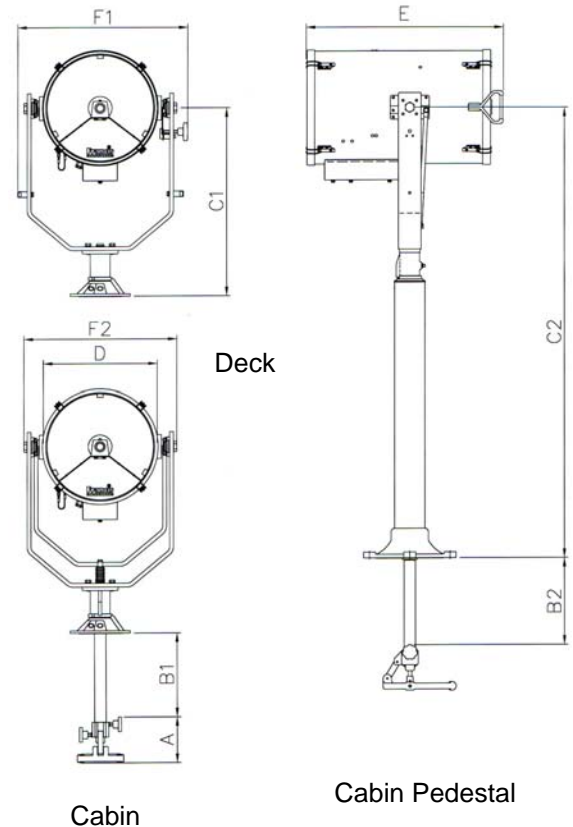

All dimensions in Millimeters

Base fixing details

Deck & Cabin. 3 holes Ø11.0 on a 174.0 PCD
Deck Ped. & Cabin Ped. 4 holes Ø12.5 on a 270.0 PCD
Cabin & Cabin Ped. Central hole Ø52.0

Power supply dimensions: 600 X 273 x 245mm
Fixing: 450 x180 mm

Type Watts Range@1Lux P.B.C.P. Div Part No.

FX380 1000w 6700 metres 45,000,000 1.5 D21229

Searchlight dimensions

A	B1	B2	C1	C2	D	E	F1	F2
154	283	291	632	1513	380	661	569	516

For more information contact: