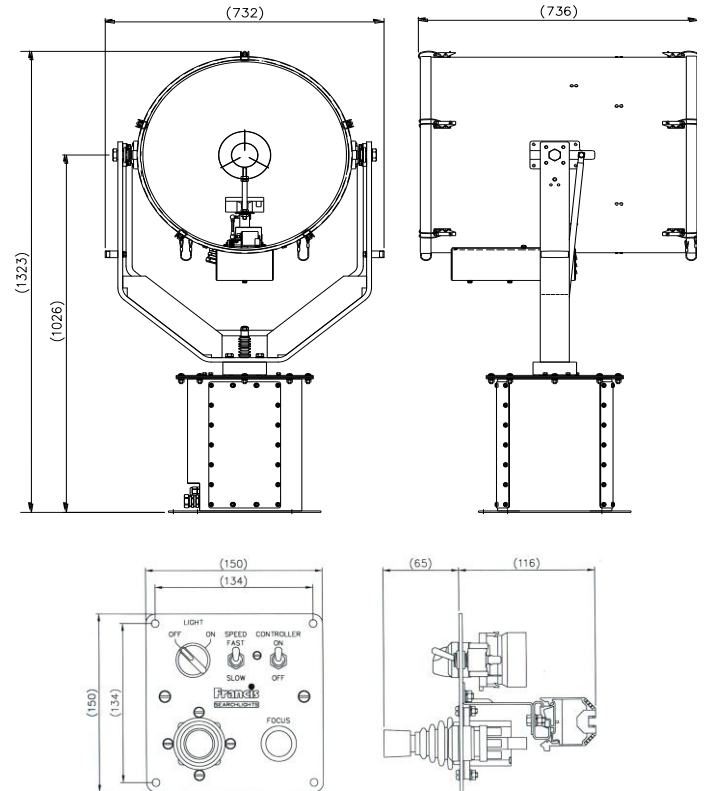

SPECIFICATION

- Toughened front glass.
- Parabolic glass reflector.
- Economical 600 hour lamp life.
- Constructed from marine grade materials & fixings.
- Stove enamel paint finish.
- Remote pan rotation 385°.
- Remote elevation control $\pm 25^\circ$.
- Full variable speed gearbox 1 - 20°/sec (Pan) 1 - 10°/sec Tilt).
- Operational temperature -50°C.
- Adjustable lamp focus, 3 - 10° flood.
- Remote focus fitted as standard.
- Well proven and reliable power supply unit suitable for 50/60 Hz 1ph power supplies.
- Sealing – IP66 Gearbox, IP56 Searchlight, IP32 PSU
- Supplied with variable speed new compact joystick control panel.
- **Power supply weight 30 Kgs.**
- **Searchlight weight 68 Kgs.**

All dimensions in Millimetres

BASE FIXING DETAILS:
4 HOLES 12.5 DIA EQUI-SPACED
ON A 350mm PCD

PSU dimensions : 355 X 170 X 401 mm

Type	Supply	Watts	Part No
FH560RC	240v	2500w	A2475
FH560RC	115v	2500w	A2477

Voltage	Lamp life	Range	PBCP	Div	Watt	Lamp	Lamp Part No.
240v	600 hrs	11,870	141 mil	3.0	2500	G38	20194

For more information contact:

Francis Searchlights Limited
Union Road, Bolton, BL2 2HJ, UK
Tel 44 (0) 1204 58960 Fax 44 (0) 1204 558979
Email sales@francis.co.uk Web site www.francis.co.uk