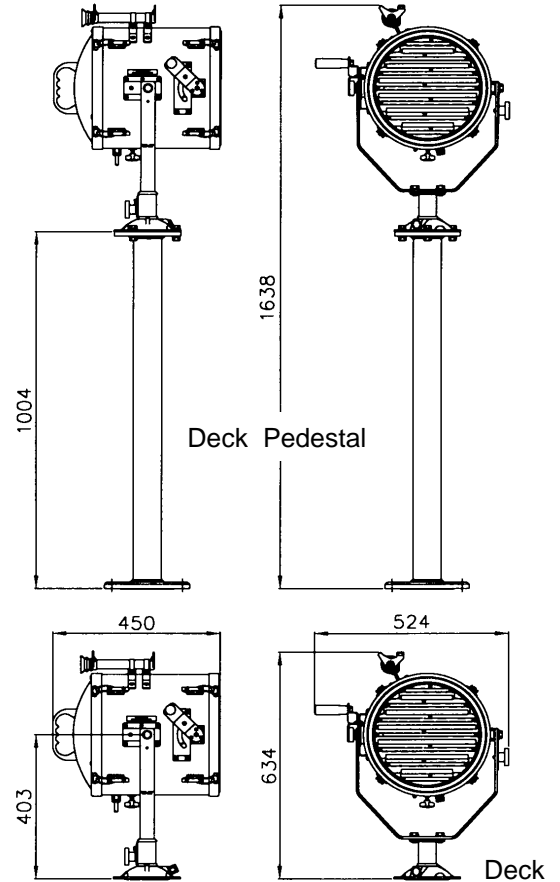

SPECIFICATION

- Toughened super clear Optiwhite front glass.
- High quality shutter mechanism for morse code
- Parabolic glass reflector
- Constructed from marine grade materials and fixings.
- Powder coated and stove enamel paint finish.
- Tungsten halogen lamp
- Removable front and rear bezels
- Full 360° rotation
- Vertical tilt movement +45° to -45°.
- Operational temp -50°
- External lamp focus 2° spot to 15° flood.
- Searchlight weight Deck 19.3kgs, Deck Pedestal 23.9Kg
- Supply cable fitted 3m

ALL DIMENSIONS IN MILLIMETRES

Base fixing details:

Deck 3 holes Ø11.0 equi-spaced on a 154 PCD
Deck Pedestal 4 holes Ø12.5 equi-spaced on a 190 PCD,

Part Numbers

Type	Supply	Part No
FSP300D	12/24v	A4184
FSP300DP	12/24v	A4186
FSP300D	115/230v	A4185
FSP300DP	111/230v	A4187
FSP300D 300w	115/230v	A4188
FSP300DP 300w	115/230v	A4189
Waterproof Cover		C10233-00
Blue Filter Assy		C23428-00
Green Filter Assy		C23429-00
Red Filter Assy		C21867-00