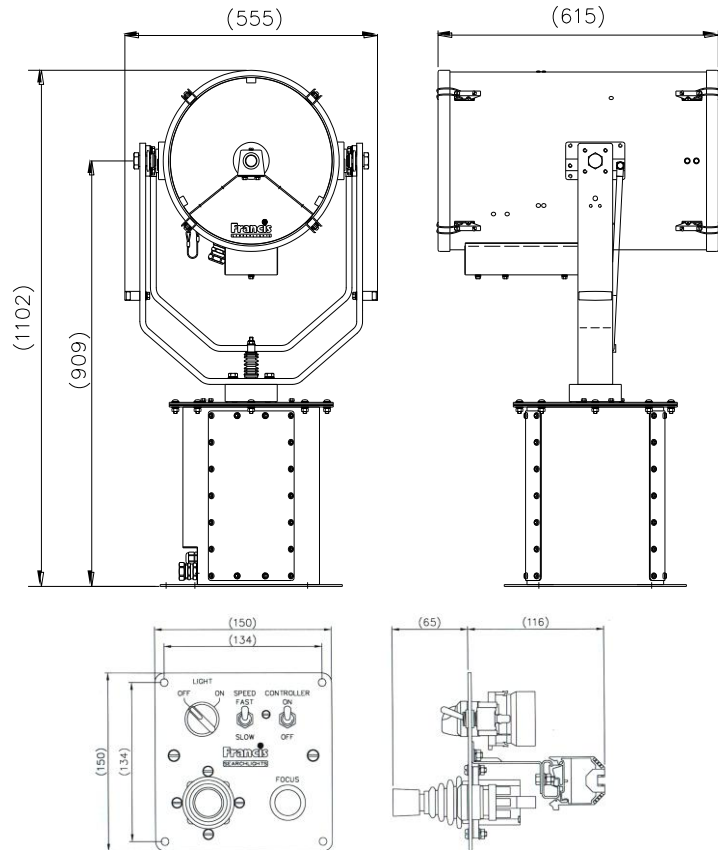

SPECIFICATION

- Immediate full lamp brilliance from switch on.
- Instant re-strike. No "cooling" down time required.
- Toughened front glass.
- Parabolic glass reflector
- Economical 3000 hour lamp life, Lamp Part No D21229
- Constructed from marine grade materials & fixings.
- Stove enamel paint finish.
- Remote pan rotation 385°.
- Remote elevation control $\pm 25^\circ$.
- Variable speed joystick control panel supplied
- Variable Rotation Speed 1 to 20°/sec (Pan)
- Variable Elevation Speed 1 to 10°/sec (Tilt).
- Operational temperature -50°C.
- Adjustable lamp focus, 1.5° spot to 10° flood.
- Remote focus fitted as standard.
- Well proven and reliable power supply unit suitable for 50/60 Hz 1ph power supplies.
- Sealing - IP66 Gearbox, IP56 Searchlight, IP20 PSU
- **Searchlight weight** 66 kgs.
- **Power supply weight** 56kgs .
- **Range** 6700 metres.
- **Peak Beam Candle Power** 45 million.

All dimensions in Millimetres

BASE FIXING DETAILS:

4 HOLES 12.5 DIA EQUI-SPACED
 ON A 350mm PCD

PSU dimensions : 600 X 273 X 245mm

Fixings : 450 X 180mm

Part Numbers

Type	Supply	Watts	Part No
FX380RC	240v	1000w	A2455
FX380RC	115v	1000w	A2457