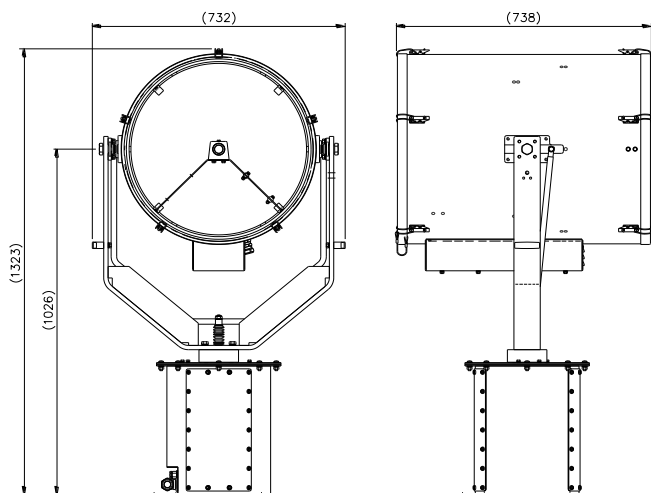

## SPECIFICATION

- Immediate full lamp brilliance from switch on.
- Instant re-strike. No "cooling" down time required.
- Toughened front glass.
- Parabolic glass reflector.
- Economical 2000 hour lamp life.
- Constructed from marine grade materials & fixings.
- Stove enamel paint finish.
- Remote pan rotation 385°.
- Remote elevation control ±20°.
- Full variable speed gearbox 1 - 20°/sec (Pan) 1 - 10°/sec Tilt).
- Operational temperature -50°C.
- Adjustable lamp focus, 1.5° spot to 10° flood.
- Remote focus fitted as standard.
- Well proven and reliable power supply unit suitable for 50/60 Hz 3 ph power supplies. Weight 108kg
- Sealing – IP66 Gearbox, IP56 Searchlight, IP20 PSU
- Supplied with new compact variable speed joystick control panel.
- **Searchlight weight 76 Kgs.**
- **Range 13,251 metres.**
- **Peak Beam Candle Power 175 million.**

All dimensions in Millimeters

**BASE FIXING DETAILS:**  
 4 HOLES 12.5 DIA EQUI-SPACED  
 ON A 350mm PCD

Part Numbers	Type	Supply	Watts	Part No
FX560RC	240v	3000w	A	
FX560RC	115v	3000w	A	

For more information contact: