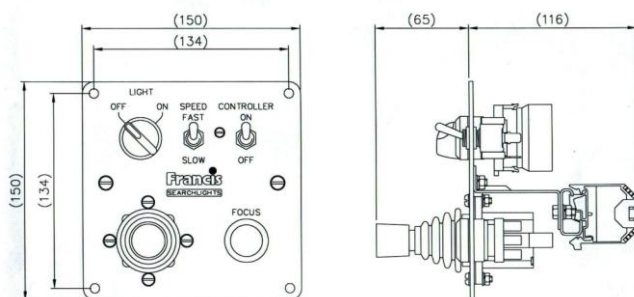

## SPECIFICATION

- Immediate full lamp brilliance from switch on.
- Instant re-strike. No "cooling" down time required.
- Toughened front glass.
- Parabolic glass reflector.
- Economical 2000 hour lamp life.
- Constructed from marine grade materials & fixings.
- Stove enamel paint finish.
- Remote pan rotation 385°.
- Remote elevation control ±20°.
- Full variable speed gearbox 1 - 20°/sec (Pan) 1 - 10°/sec Tilt).
- Operational temperature -50°C.
- Adjustable lamp focus, 1.5° spot to 10° flood.
- Remote focus fitted as standard.
- Well proven and reliable power supply unit suitable for 50/60 Hz 3 ph power supplies. Weight 108kg
- Sealing – IP66 Gearbox, IP56 Searchlight, IP20 PSU
- Supplied with new compact variable speed joystick control panel.
- **Searchlight weight 76 Kgs.**
- **Range 13,251 metres.**
- **Peak Beam Candle Power 175 million.**

All dimensions in Millimeters

**BASE FIXING DETAILS:**  
 4 HOLES 12.5 DIA EQUI-SPACED  
 ON A 350mm PCD

Part Numbers	Type	Supply	Watts	Part No
FX560RC	240v	3000w	A	
FX560RC	115v	3000w	A	

For more information contact: