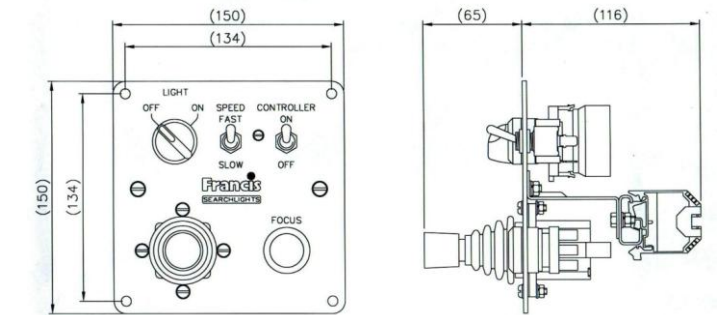

APPLICATION

The new FRANCIS LX range of variable speed Remote Controlled Searchlights incorporate the design features required to successfully operate searchlights in the most demanding product operating environments on land and sea.

Francis Searchlights have redesigned and improved the remote controlled Xenon Searchlight still further by adding full variable speed as a standard option at no extra cost.

With the "colour temperature" of the Xenon lamp being equal to that of "sunlight" the searchlight is ideal for spotting dangers to navigation in the Polar Regions, such as low-lying icebergs. Other potential hazards, such as debris and small craft, are easily spotted at long range allowing sufficient time for action to be taken

SPECIFICATION:

- Immediate full lamp brilliance from switch on.
- Instant re-strike. No "cooling" down time required.
- Toughened front glass.
- Parabolic glass reflector.
- Economical 3000 hour lamp life.
- Constructed from marine grade materials & fixings.
- Stove enamel paint finish.
- Remote pan rotation 385°.
- Remote elevation control $\pm 25^\circ$.
- Full variable speed gearbox 1 - 20°/sec (Pan) 1 - 10°/sec Tilt).
- Operational temperature -50°C.
- Adjustable lamp focus, 1.5° spot to 10° flood.
- Remote focus fitted as standard.
- Well proven and reliable power supply unit suitable for 50/60 Hz 1ph power supplies.
- Sealing - IP66 Gearbox, IP66 Searchlight, IP20 PSU
- Supplied with variable speed joystick control panel.
- **Searchlight weight** 66 Kgs.
- **Power supply weight** 56 Kgs.
- **Range** 8200 metres.
- **Peak Beam Candle Power** 67 million.
- Lamp part number D21229

All Dimension in Millimeters

BASE FIXING DETAILS:
4 HOLES 12.5 DIA EQUI-SPACED
ON A 350mm PCD

Part Numbers

Type	Supply	Watts	Part No
LX480RC	240v	1000w	A2489
LX480RC	115v	1000w	A2492

For more information contact:

Francis Searchlights Limited
Union Road, Bolton, BL2 2HJ, UK
Tel 44 (0) 1204 558960 Fax 44 (0) 1204 558979
Email sales@francis.co.uk Web site www.francis.co.uk