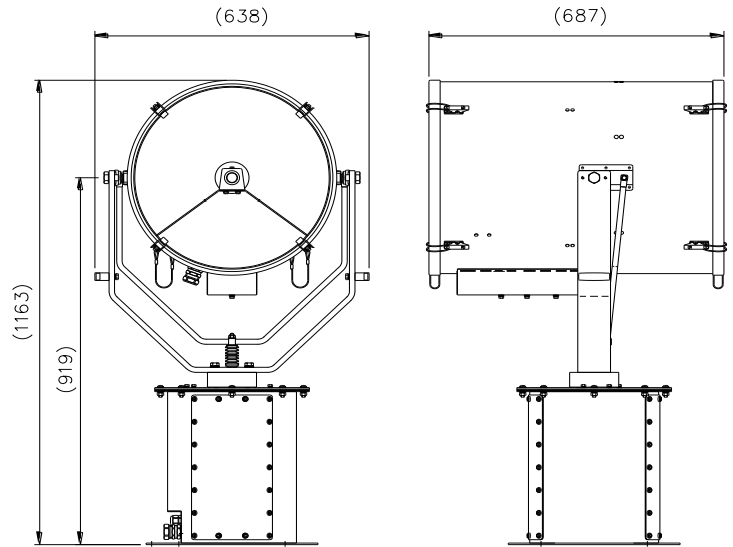

APPLICATION

The new FRANCIS LX range of variable speed Remote Controlled Searchlights incorporate the design features required to successfully operate searchlights in the most demanding product operating environments on land and sea.

Francis Searchlights have redesigned and improved the remote controlled Xenon Searchlight still further by adding full variable speed as a standard option at no extra cost.

With the "colour temperature" of the Xenon lamp being equal to that of "sunlight" the searchlight is ideal for spotting dangers to navigation in the Polar Regions, such as low-lying icebergs. Other potential hazards, such as debris and small craft, are easily spotted at long range allowing sufficient time for action to be taken

SPECIFICATION:

- Immediate full lamp brilliance from switch on.
- Instant re-strike. No "cooling" down time required.
- Toughened front glass.
- Parabolic glass reflector.
- Economical 3000 hour lamp life.
- Constructed from marine grade materials & fixings.
- Stove enamel paint finish.
- Remote pan rotation 385°.
- Remote elevation control $\pm 25^\circ$.
- Full variable speed gearbox 1 - 20°/sec (Pan) 1 - 10°/sec Tilt).
- Operational temperature -50°C.
- Adjustable lamp focus, 1.5° spot to 10° flood.
- Remote focus fitted as standard.
- Well proven and reliable power supply unit suitable for 50/60 Hz 1ph power supplies.
- Sealing - IP66 Gearbox, IP66 Searchlight, IP20 PSU
- Supplied with variable speed joystick control panel.
- **Searchlight weight** 66 Kgs.
- **Power supply weight** 56 Kgs.
- **Range** 8200 metres.
- **Peak Beam Candle Power** 67 million.
- Lamp part number D21229

All Dimension in Millimeters

BASE FIXING DETAILS:
4 HOLES 12.5 DIA EQUI-SPACED
ON A 350mm PCD

Part Numbers

Type	Supply	Watts	Part No
LX480RC	240v	1000w	A2489
LX480RC	115v	1000w	A2492

For more information contact:

Francis Searchlights Limited
Union Road, Bolton, BL2 2HJ, UK
Tel 44 (0) 1204 558960 Fax 44 (0) 1204 558979
Email sales@francis.co.uk Web site www.francis.co.uk