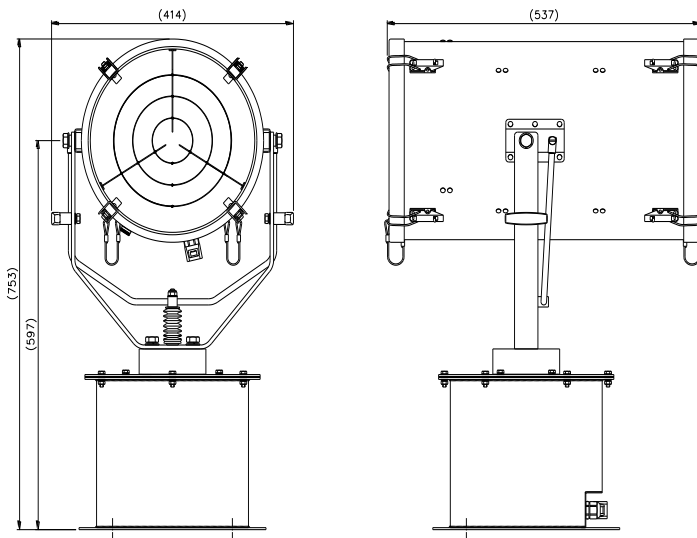

SPECIFICATION

- Immediate full lamp brilliance from switch on.
- Instant re-strike. No "cooling" down time required.
- Toughened front glass.
- Parabolic super pure aluminium reflector
- Constructed from marine grade materials and fixings
- Powder coated and stove enamel paint finish.
- Remote pan rotation 385° with tilt /elevation control ±40°.
- Variable speed LED joystick, with auto home position and RS485 connectivity.
- Variable Rotation Speed 1 to 20°/sec (Pan)
- Variable Elevation Speed 1 to 10°/sec (Tilt).
- Heaters fitted barrel and gearbox operational temp -50°
- Remote lamp focus, 1.5° spot to 10° flood.
- High quality Electronic PSU suitable for 50/60 Hz 1ph
- Sealing - IP66 Gearbox, IP56 Searchlight, PSU IP56
- Searchlight weight 30.5 kgs, Power supply weight 9kgs .

ALL DIMENSIONS IN MILLIMETRES

Base fixing details:
4 holes 12.5 Ø equi-spaced on a 290mm PCD
Joystick panel 120 x 120mm (106 x 106mm cutout)

PSU Dimensions: 405 x 330 x 217mm

Part Numbers

Type	Supply	Watts	Part No	Lamp No
LX300RC	115/230v	150w	A7044	D8151
LX300RC	12/24v	150w	A7043	D8151

VAC	Lamp life	Range @ 1 Lux	PBCP X 1000	Div	Watts
12/24 115/230v	1200 hrs	2465m	6,000	1.5°	150w

Francis Searchlights Limited
Union Road, Bolton, BL2 2HJ, UK
Tel 44 (0) 1204 558960 Fax 44 (0) 1204 558979
Email sales@francis.co.uk Web site www.francis.co.uk

For more information contact: