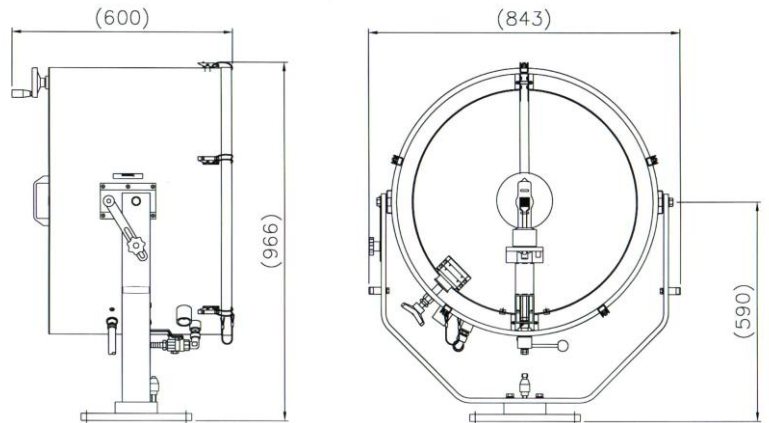

These dual purpose split or single beam Searchlights are built to the Suez Canal Authority Specification and are obligatory for ships passing through the canal. These Searchlights are fitted with a lamp changeover system, one operational and one spare for use in the event of failure.

SPECIFICATION

- Toughened super clear Optiwhite front glass.
- Parabolic split glass reflector.
- Constructed from marine grade materials and fixings
- Powder coated and stove enamel paint finish.
- Pan rotation 360°
- Tilt elevation control +40°, -35°.
- Temperature range +50°C to -40°
- Sealing - IP56 Searchlight
- Searchlight weight 38.60kgs
- Gas proofed for use on tankers.
- Fitted with a pressure relief valve and exhaust cock, for connection to a flexible hose.
- Fitted with lamp changeover system, in event of lamp failure.
- External focusing wheel to permit varying beam divergences.
- Single beam 5-10°. Split beam of two 5° sections with 0-10 Dark center.
- Lamp Life 400 hours.

ALL DIMENSIONS IN MILLIMETRES

Base fixing details:
4 holes Ø12.5 equi-spaced on a 270 PCD

Part Numbers

Type	Supply	Part No
FL710 Deck	115/230	A2703
2000w G38 Lamp	115v	D1823
3000w G38 Lamp	115v	D9843
2000w G38 Lamp	220v	D4604
3000w G38 Lamp	220v	D22559
Switch Socket 32A	220v	C20058-00
Switch Socket 16A	220v	C20354-00
Switch Socket 32A	115v	C20060-00
Interlocking Plug 32A	220v	C20059-00
Interlocking Plug 16A	220v	C20354-00
Interlocking Plug 32A	115v	C20061-00
Waterproof Cover		C02042-00