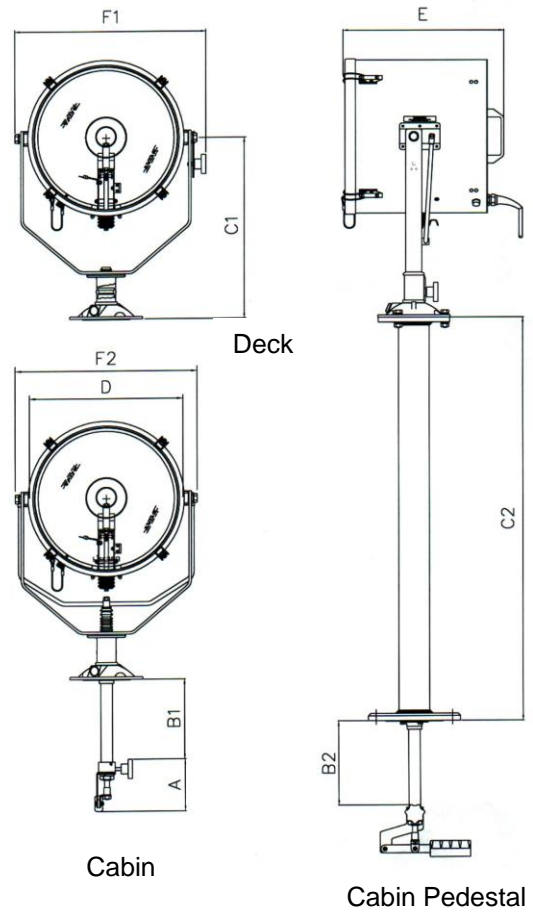

## SPECIFICATION

- Toughened super clear Optiwhite front glass.
- Parabolic super pure aluminum reflector
- Constructed from marine grade materials and fixings
- Powder coated and stove enamel paint finish.
- Pan rotation 450°
- Deck/Deck Ped Tilt elevation control +40° to -40°.
- Cabin/Cabin Ped Tilt elevation control +30° to -25°
- Optional Heater fitted in barrel
- Operational temp -50°
- Tungsten halogen lamp
- Light shield to prevent unwanted glare & stray light
- External lamp focus, 2° spot to 15° flood.
- Sealing – IP66 Searchlight
- Modular design allowing customer to modify configuration.
- Searchlight weight Deck 11.8kgs, Pedestal 4.6Kgs, Cabin control assy 2.3Kgs, Cabin Pedestal assy 3.3Kgs
- Special B1/2 & C2 dimensions available on request.

## ALL DIMENSIONS IN MILLIMETRES

Base fixing details:  
 Deck & Cabin 3 holes Ø11.0 equi-spaced on a 154 PCD  
 Deck Ped & Cabin Ped 4 holes Ø12.5 equi-spaced on a 190 PCD,  
 Cabin & Cabin Ped Central Hole Ø75

## Part Numbers

Type	Supply	Part No
L300D Deck	12/24v	A2960
L300D Deck	115/230v	A2940
Cabin Control Assy		C20624-01
Pedestal deck		C20719-79
Cabin Pedestal Assy		C20669-01

## Dimensions

A	B1	B2	C1	C2	D	E	F1	F2
130	199	211	403	1004	300	399	398	376

**For more information contact:**