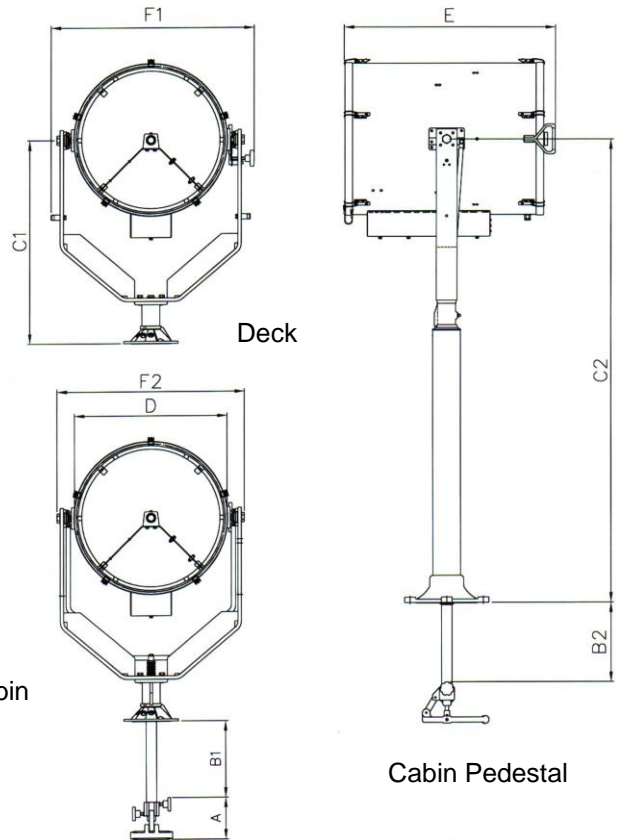

The Francis Xenon searchlight is strong and very well manufactured, and hence is used extensively in security applications, including border control, prisons & watch towers.

**SPECIFICATION**

- Immediate full lamp brilliance from switch on.
- Toughened super clear Optiwhite front glass.
- Parabolic glass reflector.
- Constructed from marine grade materials and fixings.
- Powder coated and stove enamel paint finish.
- Pan rotation 450°.
- Deck/Deck Ped Tilt elevation control +45° to -45°.
- Cabin/Cabin Ped Tilt elevation control +20° to -40°.
- Heater fitted in barrel.
- Operational temp -50°.
- High power xenon lamp with 2400 hrs lamp life.
- External lamp focus, 1.5° spot to 10° flood.
- Remote Focus optional.
- Sealing – IP56 Searchlight, PSU IP20.
- Searchlight weight Deck 52kgs, Deck Pedestal 64kgs, Cabin 58Kgs, Cabin Pedestal 62Kgs, PSU 66kgs.
- Special B & C dimensions available on request.
- High quality PSU suitable for 50/60 Hz 1ph.

**ALL DIMENSIONS IN MILLIMETRES**

Base fixing details:

Deck & Cabin 3 holes Ø11.0 equi-spaced on a 174 PCD  
Deck Ped & Cabin Ped 4 holes Ø12.5 equi-spaced on a 270 PCD, Centre hole Ø52.

PSU dimensions: 483 x 380 x 305mm

**Dimensions**

A	B1	B2	C1	C2	D	E	F1	F2
154	283	291	749	1710	560	778	745	688

VAC	Lamp life	Range @ 1 Lux	PBCP X 1000	Div	Watts
115/230v	2400hrs	10,400m	108,000	1.5°	2000w

**For more information contact:**