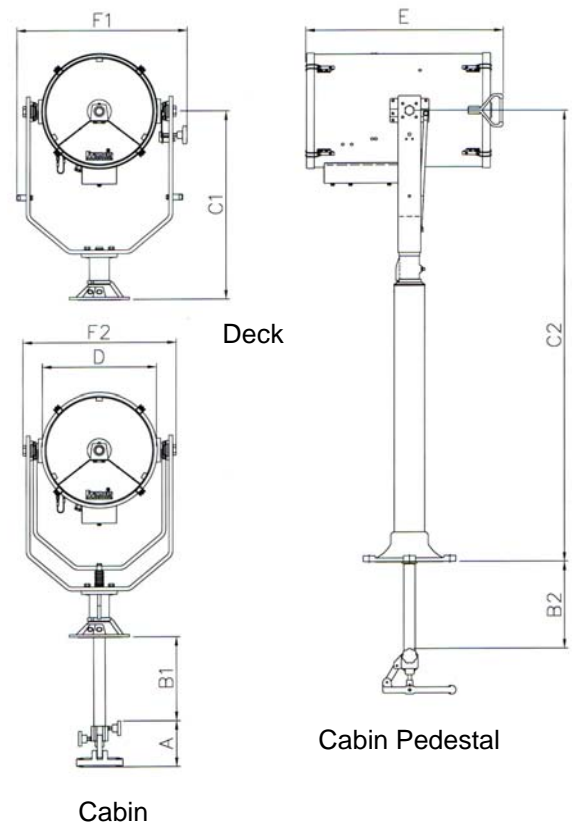

With the "colour temperature" of the Xenon lamp being equal to that of "sunlight" the searchlight is ideal for spotting dangers and threats at great distances.

Part Numbers

Type	Supply	Weight	Part No
FX380 Deck	115v	45Kg	Part numbers for searchlights dependent on options specified.
FX380 Deck Ped.	115v	56Kg	
FX380 Cabin	115v	50.5Kg	
FX380 Cabin Ped.	115v	64.5Kg	Please contact the Sales dept.
FX380 Deck	240v	45Kg	
FX380 Deck Ped.	240v	56Kg	
FX380 Cabin	240v	50.5Kg	
FX380 Cabin Ped	240v	64.5Kg	
Power Supply Unit		63Kg	

All dimensions in Millimeters

Base fixing details

Deck & Cabin. 3 holes Ø11.0 on a 174.0 PCD
 Deck Ped. & Cabin Ped. 4 holes Ø12.5 on a 270.0 PCD
 Cabin & Cabin Ped. Central hole Ø52.0

Power supply dimensions: 600 X 273 x 245mm

Fixing: 450 x180 mm

Type	Watts	Range@1Lux	P.B.C.P.	Div	Part No.
FX380	1000w	6700 metres	55,000,000	1.5	D21229

Searchlight dimensions

A	B1	B2	C1	C2	D	E	F1	F2
154	283	291	632	1513	380	661	569	516

For more information contact: