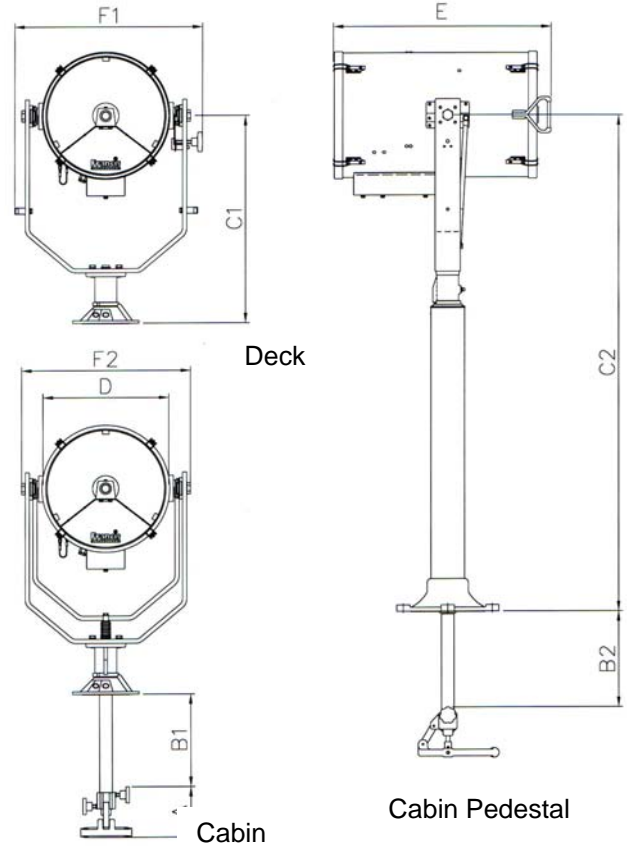

## Part Numbers

Type	Supply	Weight	Part No
FX380 Deck	240v	50Kg	A2781
FX380 Deck Ped.	240v	61Kg	A2724
FX380 Cabin	240v	55.5Kg	A2723
FX380 Cabin Ped	240v	69.5Kg	A2725
Power Supply Unit		65.9Kg	

All dimensions in Millimeters

### Base fixing details

Deck & Cabin. 3 holes Ø11.0 on a 174.0 PCD  
Deck Ped. & Cabin Ped. 4 holes Ø12.5 on a 270.0 PCD  
Cabin & Cabin Ped. Central hole Ø52.0

**Power supply dimensions:** 483 X 380 x 305

Fixings: 440 x 152

Type	Watts	Range	P.B.C.P.	Div	Lamp	Part No
FX380	2000w	7485	mts	56,000,000	1.5	D20195