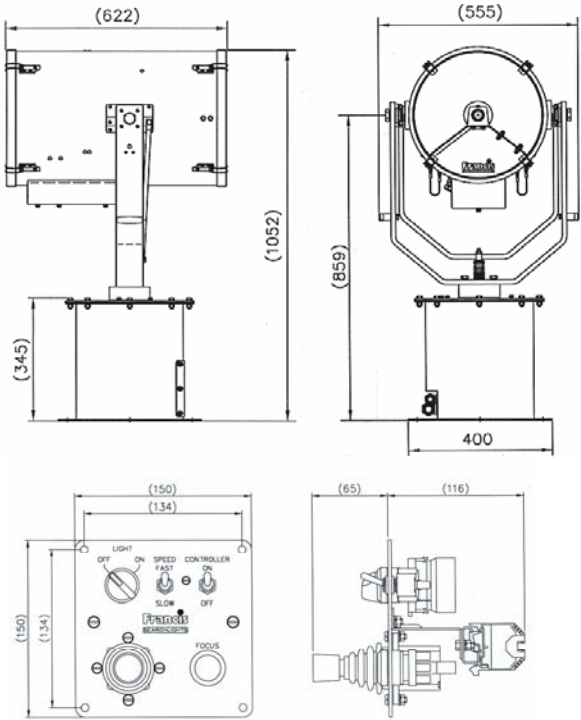

Type	Supply	Weight	Part No
FX380 RC	115v	66KG	
FX380 RC	230v	66KG