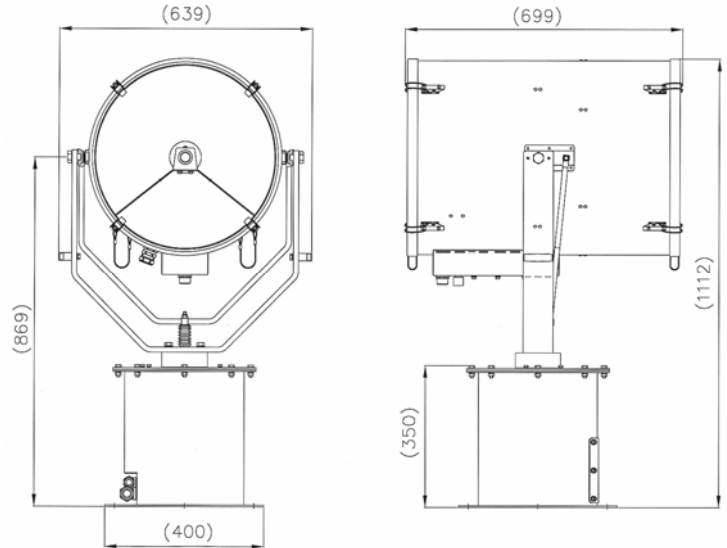

SPECIFICATION:

- Immediate full lamp brilliance from switch on.
- Instant re-strike. No "cooling" down time required.
- Toughened front glass.
- Parabolic glass reflector.
- Economical 3000 hour lamp life.
- Constructed from marine grade materials & fixings.
- Stove enamel paint finish.
- Remote pan rotation 385°.
- Remote elevation control $\pm 25^\circ$.
- Full variable speed gearbox 1 - 20°/sec (Pan) 1 - 10°/sec Tilt).
- Operational temperature -50°C.
- Adjustable lamp focus, 1.5° spot to 10° flood.
- Remote focus fitted as standard.
- Well proven and reliable power supply unit suitable for 50/60 Hz 1ph power supplies.
- Sealing - IP66 Gearbox, IP66 Searchlight, IP20 PSU
- Supplied with variable speed joystick control panel.
- **Searchlight weight** 66 Kgs.
- **Power supply weight** 56 Kgs.
- **Range** 8200 metres.
- **Peak Beam Candle Power** 67 million.
- Lamp part number D21229

All Dimension in Millimeters

BASE FIXING DETAILS:
4 HOLES 12.5 DIA EQUI-SPACED
ON A 350mm PCD

Part Numbers

Type	Supply	Watts	Part No
LX480RC	240v	1000w	A2489
LX480RC	115v	1000w	A2492

For more information contact: