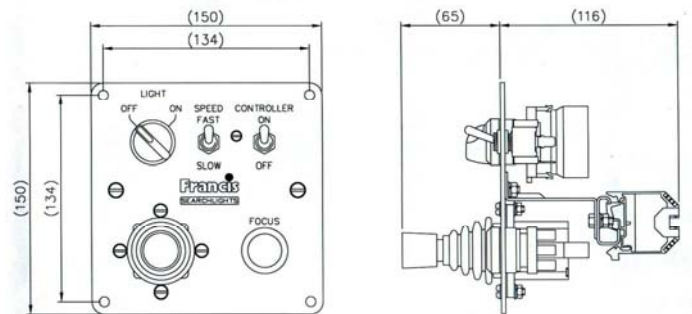

SPECIFICATION:

- Immediate full lamp brilliance from switch on.
- Instant re-strike. No "cooling" down time required.
- Toughened front glass.
- Parabolic glass reflector.
- Economical 3000 hour lamp life.
- Constructed from marine grade materials & fixings.
- Stove enamel paint finish.
- Remote pan rotation 385°.
- Remote elevation control $\pm 25^\circ$.
- Full variable speed gearbox 1 - 20°/sec (Pan) 1 - 10°/sec Tilt).
- Operational temperature -50°C.
- Adjustable lamp focus, 1.5° spot to 10° flood.
- Remote focus fitted as standard.
- Well proven and reliable power supply unit suitable for 50/60 Hz 1ph power supplies.
- Sealing - IP66 Gearbox, IP66 Searchlight, IP20 PSU
- Supplied with variable speed joystick control panel.
- **Searchlight weight** 66 Kgs.
- **Power supply weight** 56 Kgs.
- **Range** 8200 metres.
- **Peak Beam Candle Power** 67 million.
- Lamp part number D21229

All Dimension in Millimeters

BASE FIXING DETAILS:
4 HOLES 12.5 DIA EQUI-SPACED
ON A 350mm PCD

Part Numbers

Type	Supply	Watts	Part No
LX480RC	240v	1000w	A2489
LX480RC	115v	1000w	A2492

For more information contact: