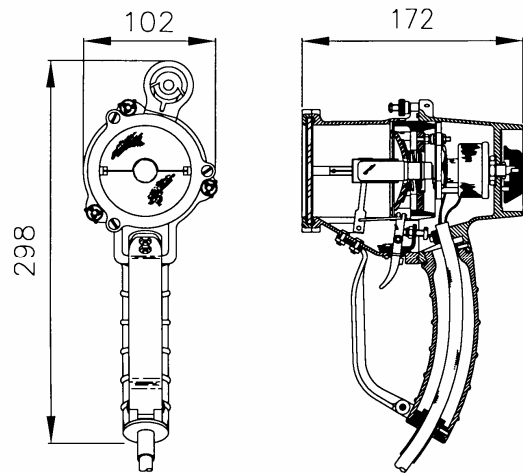

FSP68 Issue 4
Hand Held Signalling
Lantern – 68mm

APPLICATION

The FRANCIS 68mm (2.5") handheld signalling light is used on small craft for ship to ship and ship to shore signalling utilizing Morse code.

The light is of all aluminium construction and is fully weatherproofed.

A separate 12v battery inclusive of wooden box is also available for portable use.

If desired this unit can be used as a spotlight when the dimmer switch is on maximum and the signalling trigger kept on.

- The projector has a variable light output which is controlled via an internally mounted dimmer.
- In favorable, daylight conditions the unit offers a signaling range of 3 miles.
- The light output of the unit can be reduced for short range signalling.
- The lantern is fitted with a 12v 12w lamp.
- Various types of power arrangements can be used.
- Can be fitted with an electrical connector to suit the application.