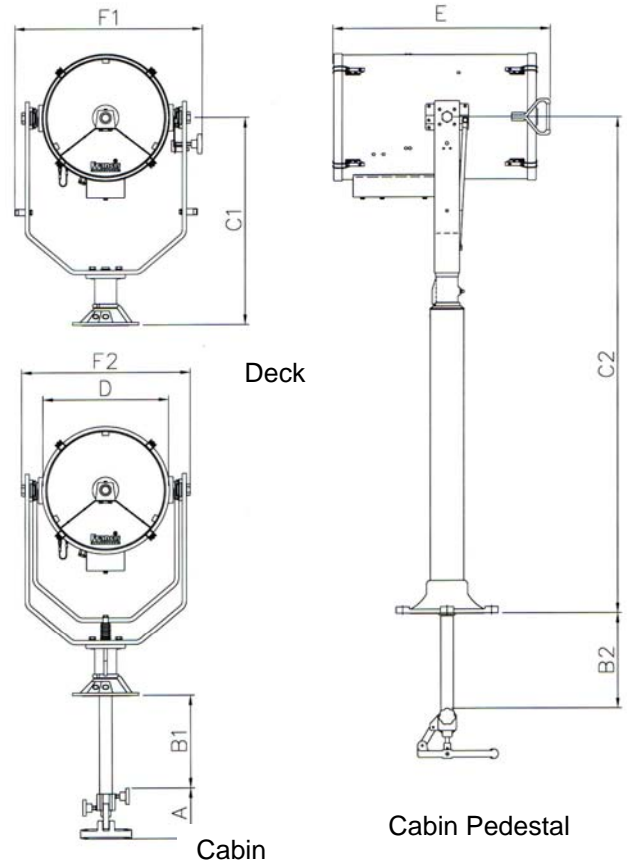

Part Numbers

Type	Supply	Weight	Part No
FX380 Deck	240v	50Kg	A2781
FX380 Deck Ped.	240v	61Kg	A2724
FX380 Cabin	240v	55.5Kg	A2723
FX380 Cabin Ped	240v	69.5Kg	A2725
Power Supply Unit		65.9Kg	

SPECIFICATION

- Immediate full lamp brilliance from switch on.
- Instant re-strike. No "cooling" down time required.
- Toughened front glass.
- Parabolic reflector electro-formed nickel rhodium plated.
- Economical 3000 hour lamp life.
- Constructed from marine grade materials & fixings.
- Stove enamel paint finish.
- Full 450° rotation.
- Vertical movement ±45 Deck/Deck Ped.
- Vertical movement +40° to -20° Cabin/Cabin Ped.
- Operational temperature -50°C.
- Adjustable lamp focus, 1.5° spot to 10° flood.
- Remote focus available on request.
- Special "B" & "C" dimensions available on request.
- Well proven and reliable power supply unit suitable for 50/60 Hz 1ph power supplies.
- Sealing - IP56 Searchlight, IP20 PSU.

All dimensions in Millimeters

Base fixing details

Deck & Cabin. 3 holes Ø11.0 on a 174.0 PCD
Deck Ped. & Cabin Ped. 4 holes Ø12.5 on a 270.0 PCD
Cabin & Cabin Ped. Central hole Ø52.0

Power supply dimensions: 483 X 380 x 305
Fixings: 440 x 152

Type Watts Range P.B.C.P. Div Lamp Part No
FX380 2000w 7485 mts 56,000,000 1.5 D20195

Searchlight dimensions

A	B1	B2	C1	C2	D	E	F1	F2
154	283	291	632	1513	380	774	569	516

For more information contact:

Francis Searchlights Limited
Union Road, Bolton, BL2 2HJ, UK
Tel 44 (0) 1204 558960 Fax 44 (0) 1204 558979
Email sales@francis.co.uk Web site www.francis.co.uk