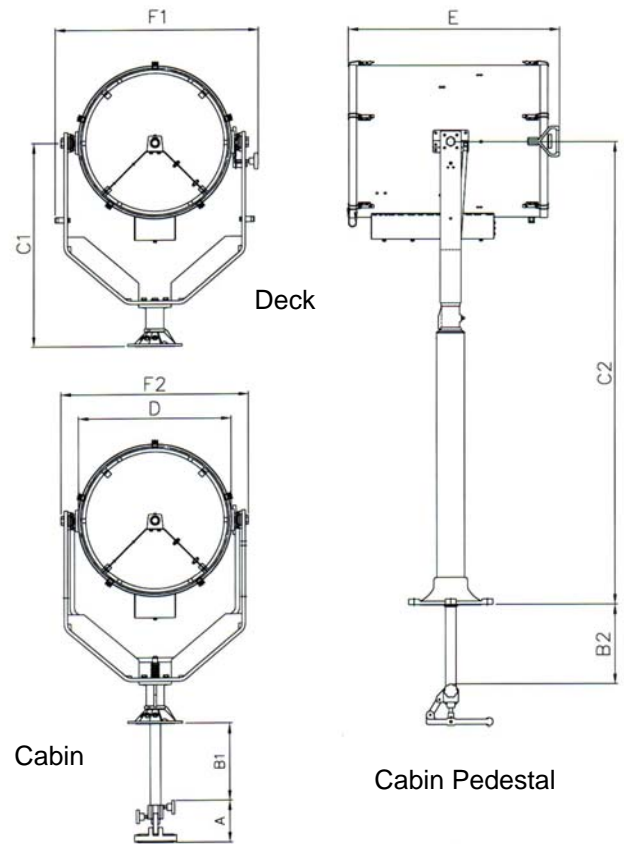

Base fixing details

3 holes Ø11.0 on a 174.0 PCD. Central hole Ø52.0

Searchlight Dimensions

A	B	B2	C1	C2	D	E	F1	F2
154	283	291	749	1710	560	778	746	688

Power supply dimensions & fixing details

483 X 380 x 305 & 440 x 152.

All dimensions in millimetres.

For more information contact:

Francis Searchlights Limited
Union Road, Bolton, BL2 2HJ, UK
Tel 44 (0) 1204 558960 Fax 44 (0) 1204 558979
Email sales@francis.co.uk Web site www.francis.co.uk