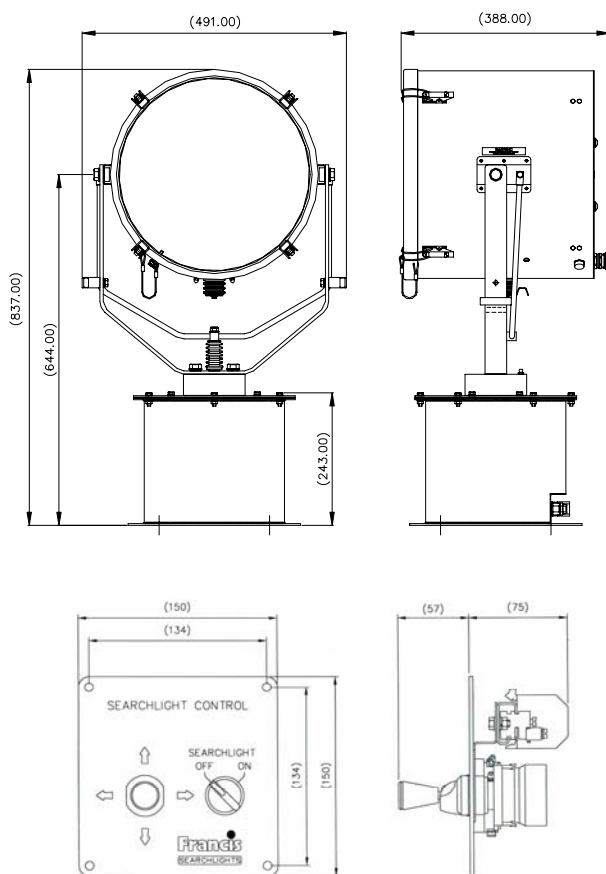

This range now also has the added benefit of a heater fitted to the gearbox as standard, allowing an operation temperature of up to -50 °c.

PART NUMBERS

Type	Supply	Lamp cap	Part No.
L380RC	115/240v	GX9.5	A2532
L380RC	24v	GX6.35	A2531

PERFORMANCE DATA *inclusive angle

Volts	Lamp life	Range Mtrs	PBCP x1000	Div *	Watts	Lamp cap	Lamp Part No
24v	300 hs	1311	1718	2	150	GX6.35	D14795
24v	2000	1390	1932	2.5	250	GX6.35	D4695
24v	300	1673	2800	3	250	GX6.35	D9851
115v	750	1249	1560	6	1000	GX9.5	D1809
230v	750	1114	1240	5	650	GX9.5	D1813
230v	750	1210	1465	5	1000	GX9.5	D6715

All Dimensions in Millimetres.

Base fixing details :-

4 holes $\varnothing 12.5$ equi-spaced on a 290 P.C.D.

Weight 30.4 Kgs

For more information contact:

Francis Searchlights Limited
 Union Road, Bolton, BL2 2HJ, UK
 Tel 44 (0) 1204 558960 Fax 44 (0) 1204 558979
 Email sales@francis.co.uk Web site www.francis.co.uk