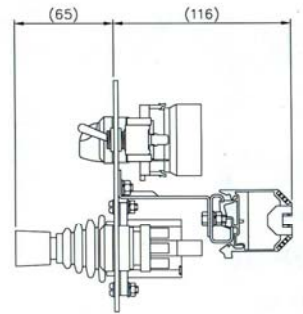

SPECIFICATION:

- Immediate full lamp brilliance from switch on.
- Instant re-strike. No "cooling" down time required.
- Toughened front glass.
- Parabolic glass reflector.
- Economical 1500 hour lamp life.
- Constructed from marine grade materials & fixings.
- Stove enamel paint finish.
- Remote pan rotation 340°.
- Remote elevation control ±25°.
- Full variable speed gearbox 1 - 20°/sec (Pan) 1 - 10°/sec Tilt).
- Operational temperature -50°C.
- Adjustable lamp focus, 1.5° spot to 10° flood.
- Remote focus fitted as standard.
- Well proven and reliable power supply unit suitable for 50/60 Hz 1ph power supplies.
- Sealing - IP66 Gearbox, IP66 Searchlight, IP20 PSU
- Supplied with variable speed joystick control panel.
- **Searchlight weight** 66 Kgs.
- **Power supply weight** 63 Kgs.
- **Range** 8200 metres.
- **Peak Beam Candle Power** 67 million.
- Lamp part number D6780

All Dimension in Millimeters

BASE FIXING DETAILS:
4 HOLES 12.5 DIA EQUI-SPACED
ON A 350mm PCD

Despatch Numbers

Type	Supply	Watts	Despatch No
LX480RC	240v	1000w	A2489
LX480RC	115v	1000w	A2492

For more information contact: