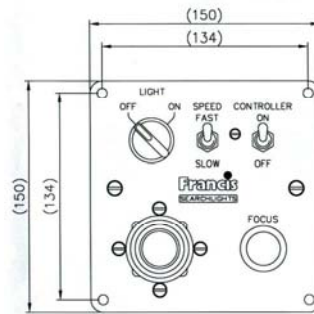

SPECIFICATION:

- Immediate full lamp brilliance from switch on.
- Instant re-strike. No "cooling" down time required.
- Toughened front glass.
- Parabolic glass reflector.
- Economical 1500 hour lamp life.
- Constructed from marine grade materials & fixings.
- Stove enamel paint finish.
- Remote pan rotation 340°.
- Remote elevation control ±25°.
- Full variable speed gearbox 1 - 20°/sec (Pan) 1 - 10°/sec Tilt).
- Operational temperature -50°C.
- Adjustable lamp focus, 1.5° spot to 10° flood.
- Remote focus fitted as standard.
- Well proven and reliable power supply unit suitable for 50/60 Hz 1ph power supplies.
- Sealing - IP66 Gearbox, IP66 Searchlight, IP20 PSU
- Supplied with variable speed joystick control panel.
- **Searchlight weight** 66 Kgs.
- **Power supply weight** 63 Kgs.
- **Range** 8200 metres.
- **Peak Beam Candle Power** 67 million.
- Lamp part number D6780

All Dimension in Millimeters

BASE FIXING DETAILS:
4 HOLES 12.5 DIA EQUI-SPACED
ON A 350mm PCD

Despatch Numbers

Type	Supply	Watts	Despatch No
LX480RC	240v	1000w	A2489
LX480RC	115v	1000w	A2492

For more information contact: