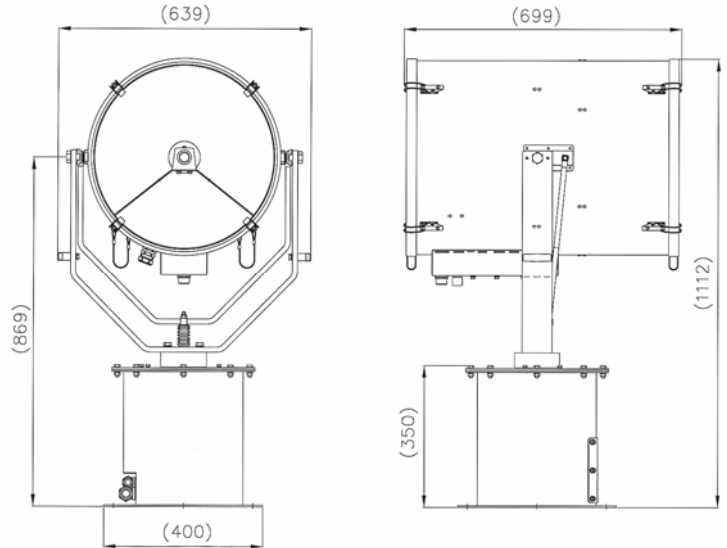

SPECIFICATION:

- Immediate full lamp brilliance from switch on.
- Instant re-strike. No "cooling" down time required.
- Toughened front glass.
- Parabolic glass reflector.
- Economical 1500 hour lamp life.
- Constructed from marine grade materials & fixings.
- Stove enamel paint finish.
- Remote pan rotation 340°.
- Remote elevation control ±25°.
- Full variable speed gearbox 1 - 20°/sec (Pan) 1 - 10°/sec Tilt).
- Operational temperature -50°C.
- Adjustable lamp focus, 1.5° spot to 10° flood.
- Remote focus fitted as standard.
- Well proven and reliable power supply unit suitable for 50/60 Hz 1ph power supplies.
- Sealing - IP66 Gearbox, IP66 Searchlight, IP20 PSU
- Supplied with variable speed joystick control panel.
- **Searchlight weight** 66 Kgs.
- **Power supply weight** 63 Kgs.
- **Range** 8200 metres.
- **Peak Beam Candle Power** 67 million.
- Lamp part number D6780

All Dimension in Millimeters

BASE FIXING DETAILS:
4 HOLES 12.5 DIA EQUI-SPACED
ON A 350mm PCD

Despatch Numbers

Type	Supply	Watts	Despatch No
LX480RC	240v	1000w	A2489
LX480RC	115v	1000w	A2492

For more information contact: