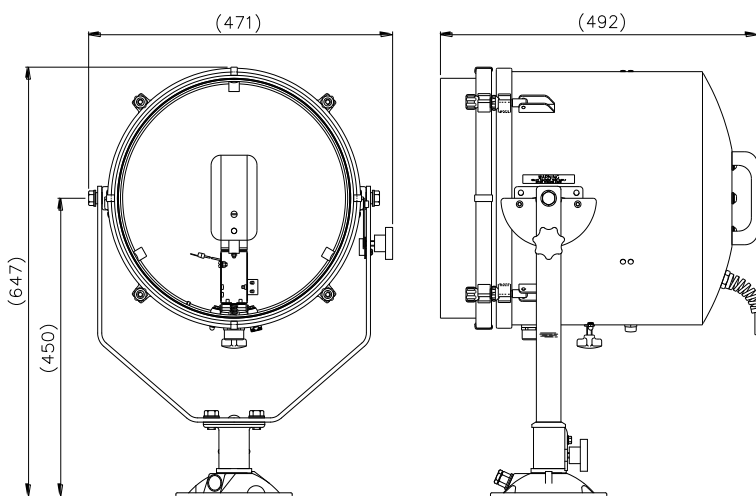

PART NUMBERS

Type	Supply	L/holder	Part Number
FR300 Deck	12/24v	GX6.35	A6056
FR300 Cabin	12/24v	GX6.35	A
FR300 Deck Ped.	12/24v	GX6.35	A
FR300 Cabin Ped.	12/24v	GX6.35	A
FR300 Deck	110/240v	GX9.5	A
FR300 Cabin	110/240v	GX9.5	A
FR300 Deck Ped.	110/240v	GX9.5	A
FR300 Cabin Ped.	110/240v	GX9.5	A

SPECIFICATION

- Bullet Proof front glass assembly
- All brass construction.
- Parabolic glass reflector.
- Stove enamel painted.
- External lamp focus adjustment.
- Light shield to prevent unwanted glare & stray light.
- Tungsten Halogen lamps.
- Enclosure protection to IP 56
- Special "B" & "C" dimensions available on request.
- Full 450° rotation.
- Vertical movement +45° to - 25°.

Performance Data * Inclusive angle

Volt's	Lamp life	Range (m)	PBCP x1000	* Div	Watts	Lamp Cap	Lamp Part Number
12v	2000 hrs	777	944	2	100	GX6.35	D9848
24v	300 hrs	844	1113	2	150	GX6.35	D14795
24v	2000 hrs	990	1532	3	250	GX6.35	D4695
24v	300 hrs	1192	2220	3	250	GX6.35	D9851
230v	750 hrs	724	820	5	650	GX9.5	D1813
115v	750 hrs	800	1000	5	1000	GX9.5	D1809
230v	750 hrs	776	940	5	1000	GX9.5	D6715

All dimension in Millimetres

Base fixings

Deck & Cabin. 3 holes Ø11.0 on a 154 PCD
 Deck Ped. & Cabin Ped 4 holes Ø12.5 on a 270 PCD
 Cabin & Cabin Ped. Central hole Ø40

Dimensions

A	B1	B2	C1	C2	D	E	F1	F2
150	185	180	403	1395	300	411	395	374