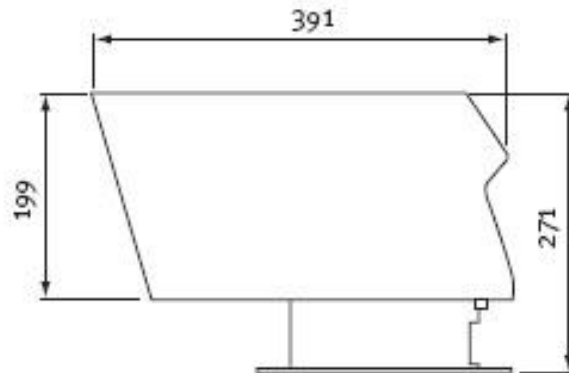

Francis
SEARCHLIGHTS

Voyager

Premium Super Yacht Searchlight

4 FIXING HOLES IN BASE Ø8.2 EQUI-SPACED ON A 220 PCD

All dimensions in mm

Technical	Part No. White	Part No. Chrome	Wattage	Supply Voltage	Weight KG	Pan speed	Tilt speed
VH330 Halogen	A2645	A2648	250W	24V	15	2 - 20°	10°
VH330 Halogen	A2669	A2671	250W	115/230V	15	2 - 20°	10°
VM330 EM Arc	A2661	A2663	350W	115/230V	15	2 - 20°	10°
VX330 Xenon	A2647	A2650	150W	115/230V	15	2 - 20°	10°
VX330 Xenon	A2646	A2649	300W	115/230V	15	2 - 20°	10°

Performance	PBCP	Range metres	Beam Divergence	Lamp Part No	Lamp Life Hrs	IP Rating	Wireless operation
VH330	2.2 Million	1490	3 °	D9851	300	IP66	Yes
VM330	18.2 Million	4266	1.5 °	D2479	1000	IP66	Yes
VX330 150W	6 Million	2465	1.5 °	D8151	1200	IP66	Yes
VX330 300W	12.1 Million	3487	1.5 °	D21908	600	IP66	Yes