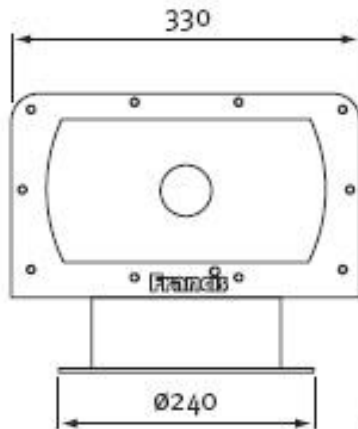

Francis
SEARCHLIGHTS

Voyager

Premium Super Yacht Searchlight

4 FIXING HOLES IN BASE Ø8.2 EQUI-SPACED ON A 220 PCD

All dimensions in mm

Technical	Part No. White	Part No. Chrome	Wattage	Supply Voltage	Weight KG	Pan speed	Tilt speed
VH330 Halogen	A2645	A2648	250W	24V	15	2 - 20°	10°
VH330 Halogen	A2669	A2671	250W	115/230V	15	2 - 20°	10°
VM330 EM Arc	A2661	A2663	350W	115/230V	15	2 - 20°	10°
VX330 Xenon	A2647	A2650	150W	115/230V	15	2 - 20°	10°
VX330 Xenon	A2646	A2649	300W	115/230V	15	2 - 20°	10°