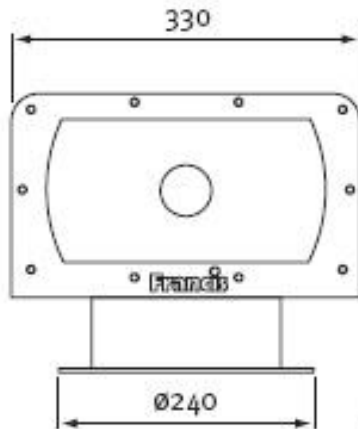

Francis
SEARCHLIGHTS

Voyager

Premium Super Yacht Searchlight

All dimensions in mm

4 FIXING HOLES IN BASE Ø8.2 EQUI-SPACED ON A 220 PCD

Technical	Part No. White	Part No. Chrome	Wattage	Supply Voltage	Weight KG	Pan speed	Tilt speed
VH330 Halogen	A2645	A2648	250W	24V	15	2 - 20°	10°
VH330 Halogen	A2669	A2671	250W	115/230V	15	2 - 20°	10°
VM330 EM Arc	A2661	A2663	350W	115/230V	15	2 - 20°	10°
VX330 Xenon	A2647	A2650	150W	115/230V	15	2 - 20°	10°
VX330 Xenon	A2646	A2649	300W	115/230V	15	2 - 20°	10°