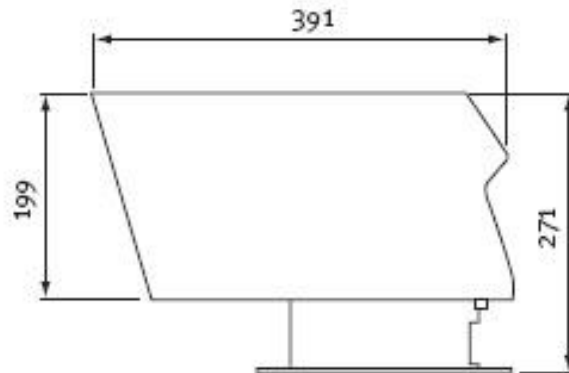

Francis
SEARCHLIGHTS

Voyager

Premium Super Yacht Searchlight

All dimensions in mm

4 FIXING HOLES IN BASE Ø8.2 EQUI-SPACED ON A 220 PCD

Technical	Part No. White	Part No. Chrome	Wattage	Supply Voltage	Weight KG	Pan speed	Tilt speed
VH330 Halogen	A2645	A2648	250W	24V	15	2 - 20°	10°
VH330 Halogen	A2669	A2671	250W	115/230V	15	2 - 20°	10°
VM330 EM Arc	A2661	A2663	350W	115/230V	15	2 - 20°	10°
VX330 Xenon	A2647	A2650	150W	115/230V	15	2 - 20°	10°
VX330 Xenon	A2646	A2649	300W	115/230V	15	2 - 20°	10°

Performance	PBCP	Range metres	Beam Divergence	Lamp Part No	Lamp Life Hrs	IP Rating	Wireless operation
VH330	2.2 Million	1490	3 °	D9851	300	IP66	Yes
VM330	18.2 Million	4266	1.5 °	D2479	1000	IP66	Yes
VX330 150W	6 Million	2465	1.5 °	D8151	1200	IP66	Yes
VX330 300W	12.1 Million	3487	1.5 °	D21908	600	IP66	Yes