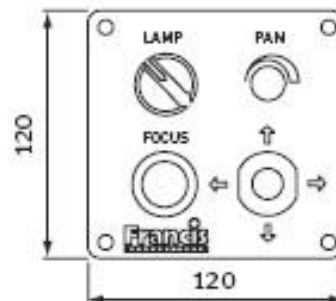

Francis
SEARCHLIGHTS

Voyager

Premium Super Yacht Searchlight

All dimensions in mm

4 FIXING HOLES IN BASE Ø8.2 EQUI-SPACED ON A 220 PCD

Technical	Part No. White	Part No. Chrome	Wattage	Supply Voltage	Weight KG	Pan speed	Tilt speed
VH330 Halogen	A2645	A2648	250W	24V	15	2 - 20°	10°
VH330 Halogen	A2669	A2671	250W	115/230V	15	2 - 20°	10°
VM330 EM Arc	A2661	A2663	350W	115/230V	15	2 - 20°	10°
VX330 Xenon	A2647	A2650	150W	115/230V	15	2 - 20°	10°
VX330 Xenon	A2646	A2649	300W	115/230V	15	2 - 20°	10°