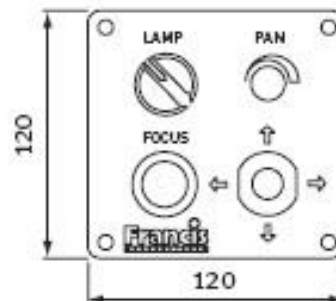

Francis
SEARCHLIGHTS

Voyager

Premium Super Yacht Searchlight

4 FIXING HOLES IN BASE Ø8.2 EQUI-SPACED ON A 220 PCD

All dimensions in mm

Technical	Part No. White	Part No. Chrome	Wattage	Supply Voltage	Weight KG	Pan speed	Tilt speed
VH330 Halogen	A2645	A2648	250W	24V	15	2 - 20°	10°
VH330 Halogen	A2669	A2671	250W	115/230V	15	2 - 20°	10°
VM330 EM Arc	A2661	A2663	350W	115/230V	15	2 - 20°	10°
VX330 Xenon	A2647	A2650	150W	115/230V	15	2 - 20°	10°
VX330 Xenon	A2646	A2649	300W	115/230V	15	2 - 20°	10°