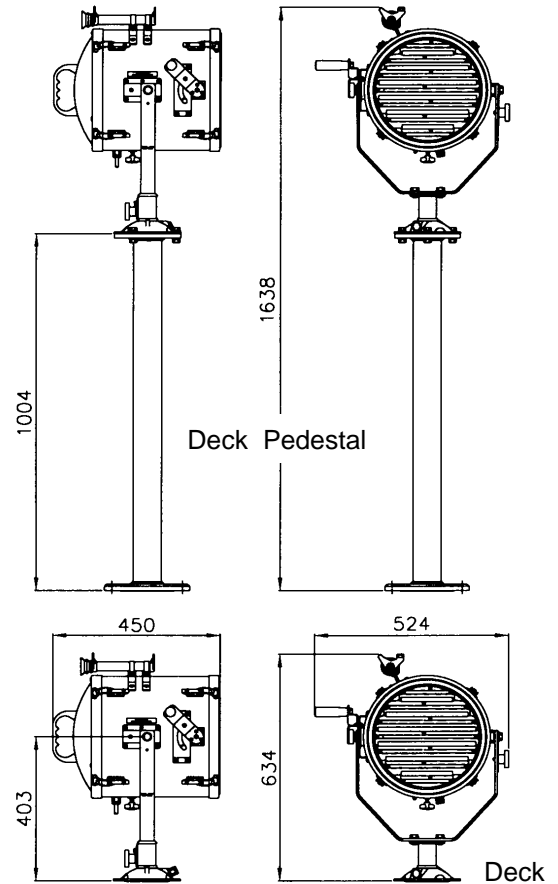

SPECIFICATION

- Toughened super clear Optiwhite front glass.
- High quality shutter mechanism for morse code
- Parabolic glass reflector
- Constructed from marine grade materials and fixings.
- Powder coated and stove enamel paint finish.
- Tungsten halogen lamp
- Removable front and rear bezels
- Full 360° rotation
- Vertical tilt movement +45° to -45°.
- Operational temp -50°
- External lamp focus 2° spot to 15° flood.
- Searchlight weight Deck 19.3kgs, Deck Pedestal 23.9Kg
- Supply cable fitted 3m

ALL DIMENSIONS IN MILLIMETRES

Base fixing details:

Deck 3 holes Ø11.0 equi-spaced on a 154 PCD

Deck Pedestal 4 holes Ø12.5 equi-spaced on a 190 PCD,

Part Numbers

Type	Supply	Part No
FSP300D	12/24v	A4184
FSP300DP	12/24v	A4186
FSP300D	115/230v	A4185
FSP300DP	111/230v	A4187
FSP300D 300w	115/230v	A4188
FSP300DP 300w	115/230v	A4189
Waterproof Cover		C10233-00
Blue Filter Assy		C23428-00
Green Filter Assy		C23429-00
Red Filter Assy		C21867-00

VAC	Lamp life	Range @ 1 Lux	PBCP X 1000	Div	Watts	Lamp No
12v	2000 hrs	1019m	1038	2°	100w	D9848
24v	300 hrs	1106m	1224	2°	150w	D14795
24v	2000 hrs	1298m	1685	3°	250w	D4695
24v	300 hrs	1563m	2442	3°	250w	D9851
230v	75 hrs	580m	337	3°	300w	D16841
230v	750 hrs	950m	902	5°	650w	D1813
115v	150 hrs	579m	356	3°	300w	D16883
115v	750 hrs	1049m	1100	5°	1000w	D1809
230v	750 hrs	1017m	1034	5°	1000w	D6715