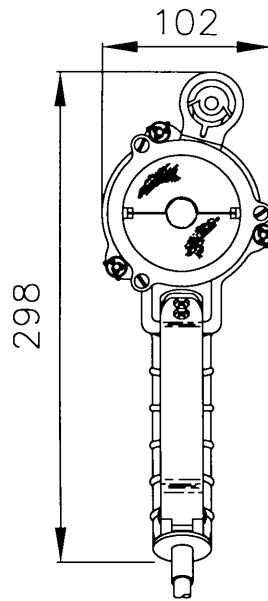

APPLICATION

The FRANCIS 68mm (2.5") handheld signalling light is used on small craft for ship to ship and ship to shore signalling utilizing Morse code.

The light is of all aluminium construction and is fully weatherproofed.

SPECIFICATION

- The projector has a variable light output which is controlled via an internally mounted dimmer.
- In favorable, daylight conditions the unit offers signalling range of 3 miles
- The lantern is fitted with a 12v 12w lamp.
- The light output of the unit can be reduced for short range signalling.
- Various types of power arrangements can be used.
- Can be fitted with an electrical connector to suit 2 Pin Socket & Cap
- Weight 2kg

ALL DIMENSIONS IN MILLIMETRES

Part Numbers

Type	Supply	Part No	NSN No
FSP68	12v	A4001	6230-99-462-4417
Stowage Box		A4003	6240-99-932-6625
12v Battery in case		C20174-01	
12v 12w Lamp		D1728	6240-99-995-2287
2 Pin Socket, Cap/Chain		C03599-01	5935-99-427-7273
Step-Down Transformer		C23619-01	
115/230 -12/24v			