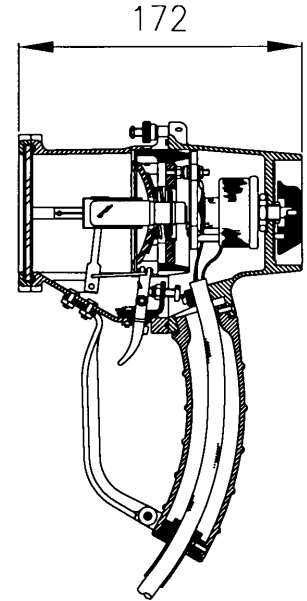

APPLICATION

The FRANCIS 68mm (2.5") handheld signalling light is used on small craft for ship to ship and ship to shore signalling utilizing Morse code.

The light is of all aluminium construction and is fully weatherproofed.

A separate 12v battery inclusive of wooden box is also available for portable use.

If desired this unit can be used as a spotlight when the dimmer switch is on maximum and the signalling trigger kept on.

SPECIFICATION

- The projector has a variable light output which is controlled via an internally mounted dimmer.
- In favorable, daylight conditions the unit offers signalling range of 3 miles
- The lantern is fitted with a 12v 12w lamp.
- The light output of the unit can be reduced for short range signalling.
- Various types of power arrangements can be used.
- Can be fitted with an electrical connector to suit 2 Pin Socket & Cap
- Weight 2kg

ALL DIMENSIONS IN MILLIMETRES

Part Numbers

Type	Supply	Part No	NSN No
FSP68	12v	A4001	6230-99-462-4417
Stowage Box		A4003	6240-99-932-6625
12v Battery in case		C20174-01	
12v 12w Lamp		D1728	6240-99-995-2287
2 Pin Socket, Cap/Chain		C03599-01	5935-99-427-7273
Step-Down Transformer		C23619-01	
115/230 -12/24v			