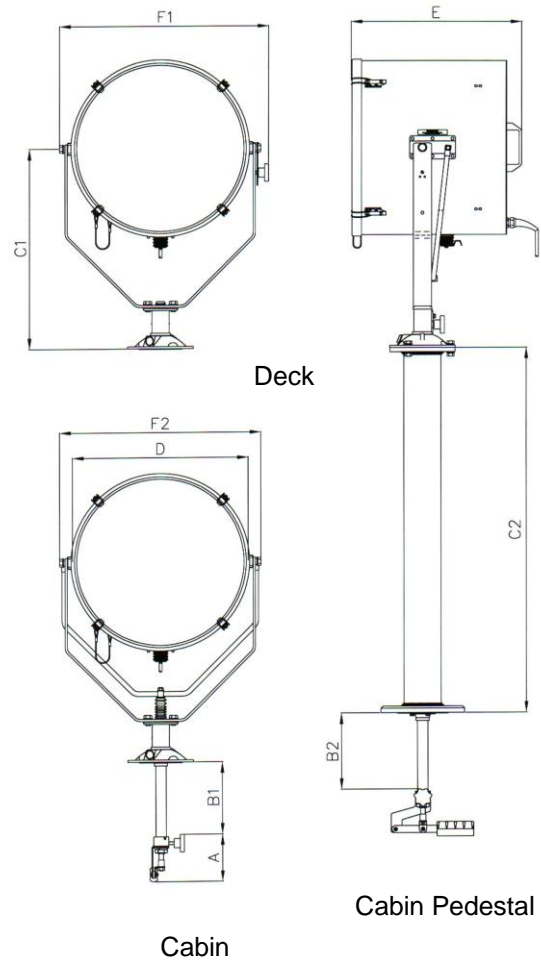

SPECIFICATION

- Toughened super clear Optiwhite front glass.
- Parabolic super pure aluminum reflector
- Constructed from marine grade materials and fixings
- Powder coated and stove enamel paint finish.
- Pan rotation 450°
- Deck/Deck Ped Tilt elevation control +40° to -40°.
- Cabin/Cabin Ped Tilt elevation control +30° to -25°
- Optional Heater fitted in barrel
- Operational temp -50°
- Tungsten halogen lamp
- Light shield to prevent unwanted glare & stray light
- External lamp focus, 4.5° spot to 15° flood.
- Sealing – IP66 Searchlight
- Modular design allowing customer to modify configuration.
- Searchlight weight Deck 19.5kgs, Pedestal 5Kgs, Cabin control assy 2.8Kgs, Cabin Pedestal assy 3.8Kgs
- Special B1/2 & C2 dimensions available on request.

ALL DIMENSIONS IN MILLIMETRES

Base fixing details:

Deck & Cabin 3 holes Ø11.0 equi-spaced on a 154 PCD
Deck Ped & Cabin Ped 4 holes Ø12.5 equi-spaced on a 190 PCD,

Cabin & Cabin Ped Central Hole Ø75

Part Numbers

Type	Supply	Part No
L480D Deck 1kw	115/230v	A2944
L480D Deck 2kw	115/230v	A2948
Cabin Control Assy		C20730-01
Pedestal Deck		C20719-79
Cabin Pedestal Assy		C20737-01

Dimensions

A	B1	B2	C1	C2	D	E	F1	F2
130	199	211	550	1004	480	465	571	550