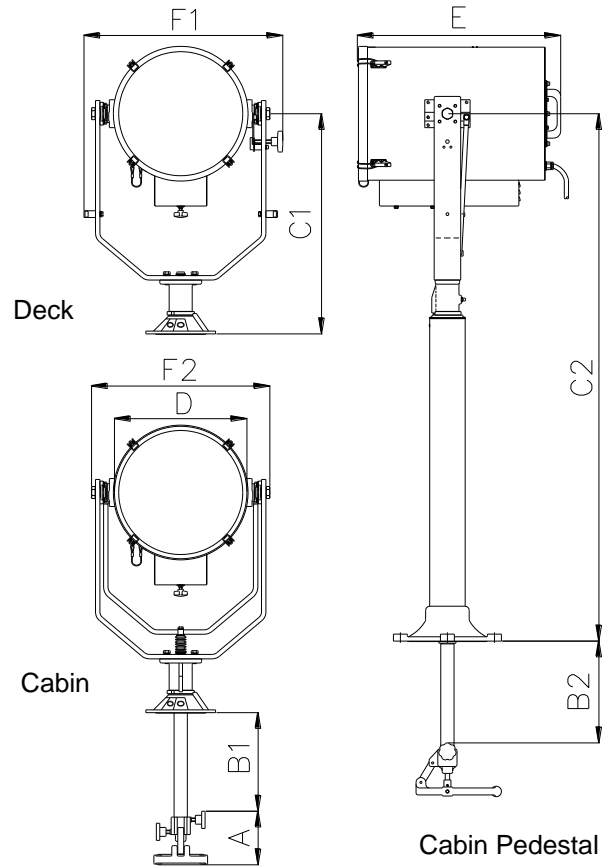

SPECIFICATION

- Instant re-strike. No "cooling" down time required.
- Toughened super clear Optiwhite front glass.
- Parabolic glass reflector
- Constructed from marine grade materials and fixings
- Powder coated and stove enamel paint finish.
- Pan rotation 450°
- Deck/Deck Ped Tilt elevation control +40°, -40°.
- Cabin/Cabin Ped Tilt elevation control +30° -40°.
- Optional Heater fitted in barrel
- Operational temp -50°
- External lamp focus, 2° spot to 18° flood.
- High quality PSU 50/60 Hz 1ph
- Sealing - IP56 Searchlight, PSU IP66
- Searchlight weight Deck 33kgs, Deck Ped 37Kg, Cabin 35Kgs, Cabin Ped 39Kgs
- PSU weight 23kgs.
- Special B1/2 & C2 dimensions available on request
- Luminous flux 110.000
- Colour Temperature 6,000K.

ALL DIMENSIONS IN MILLIMETRES

Base fixing details:
Deck & Cabin 3 holes Ø11.0 equi-spaced on a 174 PCD
Deck Ped & Cabin Ped 4 holes Ø12.5 equi-spaced on a 270 PCD,
Cabin & Cabin Ped Central Hole Ø53

PSU dimensions: 380 x 325 x 217mm

Part Numbers

Type	Part No
FH380D Deck	A2872
FH380C Cabin	A2873
FH380DP Deck Ped	A2874
FH380CP Cabin Ped	A2875
1200w G38 Lamp	D15746

Dimensions

A	B1	B2	C1	C2	D	E	F1	F2
154	283	291	633	1513	380	584	571	512