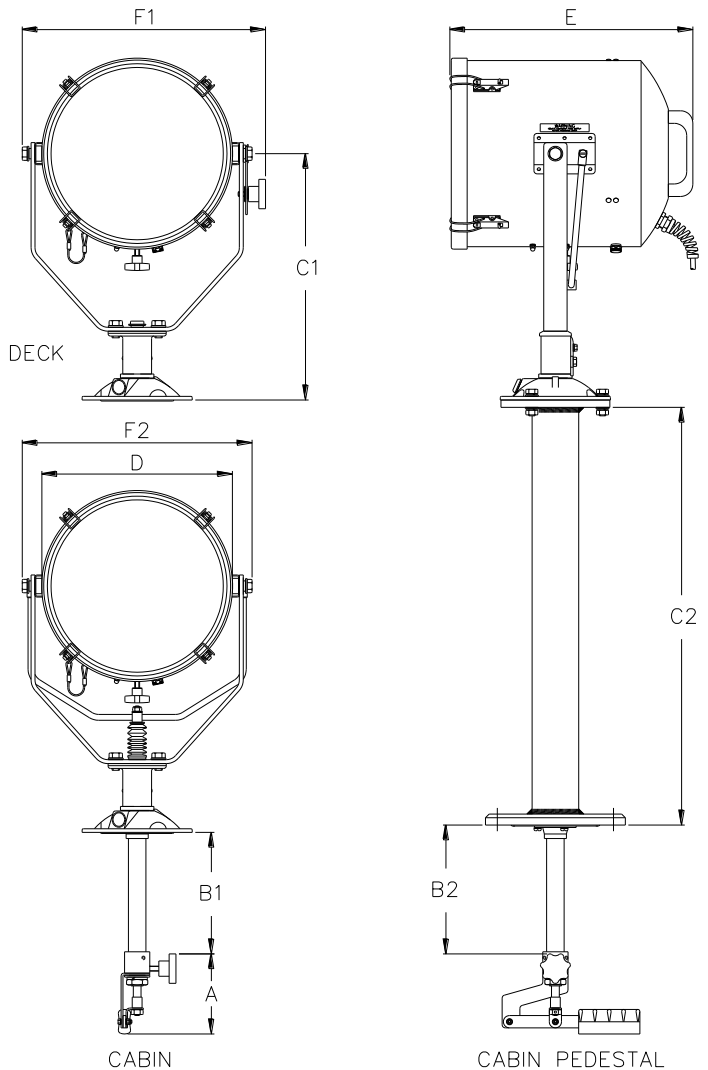

The 110w LED gives illumination characteristics similar to that of a 1000w halogen lamp. This model offers a focus adjustment of the beam from 7° spot to 20° flood.

SPECIFICATION

- Toughened front glass.
- 33,000 hours LED life
- Parabolic glass reflector.
- Constructed from marine grade materials and fixings.
- Optional Heater fitted in barrel
- Powder coated and stove enamel paint finish
- Pan rotation 450°.
- Deck/Deck Ped Tilt elevation control +40° to -40°.
- Cabin/Cabin Ped Tilt elevation control +30° to -25°
- External lamp focus, 7° spot to 20° flood.
- Range of 1129m is based on 7° divergence
- Operational temp -50°.
- Up to 13,900 Lumens.
- Colour Temp options 6500k
- Sealing – IP66 Searchlight, PSU IP66.
- Modular design allowing customer to modify configuration.
- Searchlight weight Deck 12kgs, PSU weight 2.5kgs. Pedestal 4.6Kgs, Cabin control Assy 2.3Kgs, Cabin Pedestal Assy 3.3Kgs
- Special Cabin & Pedestal dimensions available on request.

ALL DIMENSIONS IN MILLIMETRES

Base fixing details:

Deck & Cabin 3 holes Ø11.0 equi-spaced on a 154 PCD
Deck Ped & Cabin Ped 4 holes Ø12.5 equi-spaced on a 190 PCD,
Cabin & Cabin Ped Central Hole Ø75

PSU dimensions: 254 x 180 x 90mm

Part Numbers

Type	Supply	Watts	Part No
L300D Deck	115/230v	110w	A6172
L300D Deck	24v	110w	A7201
Cabin Control Assy			C27683-01
Pedestal deck			C20719-39
Cabin Pedestal Assy			C27684-01

VAC	LED life	Range @ 1 Lux	Luminous Flux	Div	Watts
115/230v	33,000 hrs	1129m @7° Div	13,900	7-20°	110w