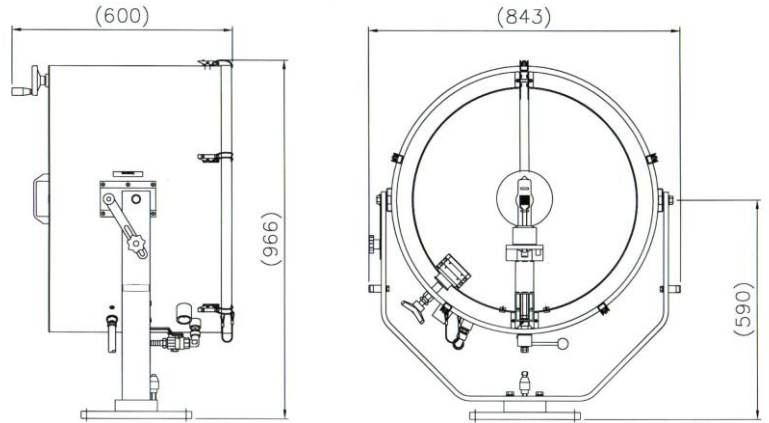

These dual purpose split or single beam Searchlights are built to the Suez Canal Authority Specification and are obligatory for ships passing through the canal. These Searchlights are fitted with a lamp changeover system, one operational and one spare for use in the event of failure.

SPECIFICATION

- Toughened super clear Optiwhite front glass.
- Parabolic split glass reflector.
- Constructed from marine grade materials and fixings
- Powder coated and stove enamel paint finish.
- Pan rotation 360°
- Tilt elevation control +40°, -35°.
- Temperature range +50°C to -40°
- Sealing - IP56 Searchlight
- Searchlight weight 38.60kgs
- Gas proofed for use on tankers.
- Fitted with a pressure relief valve and exhaust cock, for connection to a flexible hose.
- Fitted with lamp changeover system, in event of lamp failure.
- External focusing wheel to permit varying beam divergences.
- Single beam 5-10°. Split beam of two 5° sections with 0-10 Dark center.
- Lamp Life 400 hours.

ALL DIMENSIONS IN MILLIMETRES

Base fixing details:
4 holes Ø12.5 equi-spaced on a 270 PCD

Part Numbers

Type	Supply	Part No
FL710 Deck	115/230	A2703
2000w G38 Lamp	115v	D1823
3000w G38 Lamp	115v	D9843
2000w G38 Lamp	220v	D4604
3000w G38 Lamp	220v	D22559
Switch Socket 32A	220v	C20058-00
Switch Socket 16A	220v	C20354-00
Switch Socket 32A	115v	C20060-00
Interlocking Plug 32A	220v	C20059-00
Interlocking Plug 16A	220v	C20355-00
Interlocking Plug 32A	115v	C20061-00
Waterproof Cover		C02042-00