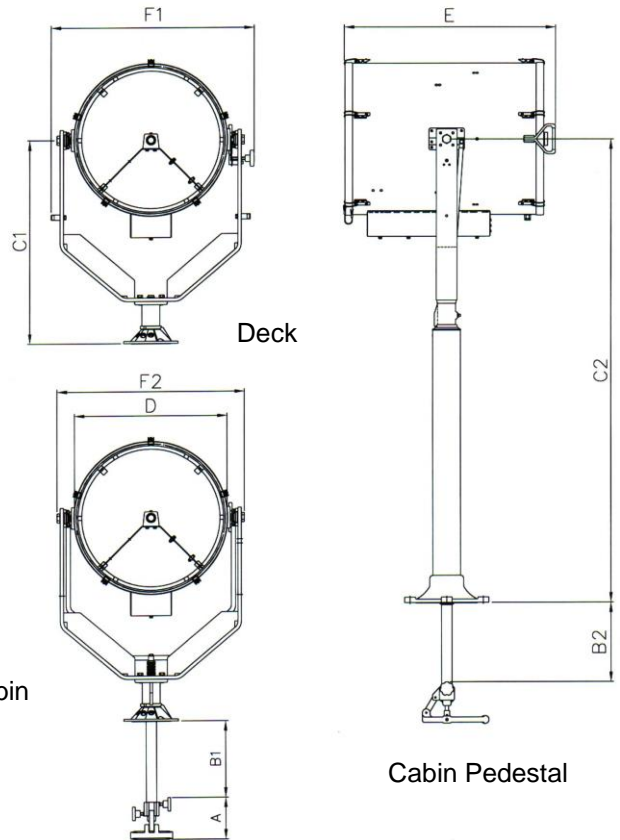

The Francis Xenon searchlight is strong and very well manufactured, and hence is used extensively in security applications, including border control, prisons & watch towers.

SPECIFICATION

- Immediate full lamp brilliance from switch on.
- Toughened super clear Optiwhite front glass.
- Parabolic glass reflector.
- Constructed from marine grade materials and fixings.
- Powder coated and stove enamel paint finish.
- Pan rotation 450°.
- Deck/Deck Ped Tilt elevation control +45° to -45°.
- Cabin/Cabin Ped Tilt elevation control +20° to -40°.
- Heater fitted in barrel.
- Operational temp -50°.
- High power xenon lamp with 2400 hrs lamp life.
- External lamp focus, 1.5° spot to 10° flood.
- Remote Focus optional.
- Sealing – IP56 Searchlight, PSU IP20.
- Searchlight weight Deck 52kgs, Deck Pedestal 64kgs, Cabin 58Kgs, Cabin Pedestal 62Kgs, PSU 66kgs.
- Special B & C dimensions available on request.
- High quality PSU suitable for 50/60 Hz 1ph.

ALL DIMENSIONS IN MILLIMETRES

Base fixing details:

Deck & Cabin 3 holes Ø11.0 equi-spaced on a 174 PCD
Deck Ped & Cabin Ped 4 holes Ø12.5 equi-spaced on a 270 PCD, Centre hole Ø52.

PSU dimensions: 483 x 380 x 305mm

Dimensions

A	B1	B2	C1	C2	D	E	F1	F2
154	283	291	749	1710	560	778	745	688

VAC	Lamp life	Range @ 1 Lux	PBCP X 1000	Div	Watts
115/230v	2400hrs	10,400m	108,000	1.5°	2000w

For more information contact:

Francis Searchlights Limited
Union Road, Bolton, BL2 2HJ, UK
Tel 44 (0) 1204 558960 Fax 44 (0) 1204 558979
Email sales@francis.co.uk Web site www.francis.co.uk