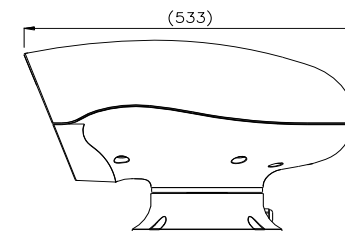

# Voyager 2

4 fixing holes in base  
Ø8.2 on a 220 PCD

Weight 17KG

Panel 120x120mm

Technical	Part No	PBCP	Range (M)	Lamp Life Hrs	Supply	Remote Movement
VH500 Halogen 250w	A7180	2.8 Million	1673	300	24v	350° Pan  23° Tilt (up/down)
VH500 Halogen 250w	A7181	2.8 Million	1673	300	115/230v	
VL500 LED 150w	A7195	18,880 Lm Flux	1068 @ 8°	33,000	24V	
VL500 LED 150w	A7193	18,880 Lm Flux	1068 @ 8°	33,000	115/230v	
VM500 Em Arc 350w	A7182	23.1 Million	4808	2000	115/230v	
VX500 Xenon 150w	A7183	7.6 Million	2760	1200	115/230v	
VX500 Xenon 300w	A7184	15.4 Million	3920	600	115/230v	
VX500 Xenon 150w	A7185	7.6 Million	2760	1200	24v	
VX500 Xenon 100w	A7186	4.3 Million	2081	3000	24v	
VX500 Xenon 100w	A7187	4.3 Million	2081	3000	115/230v	