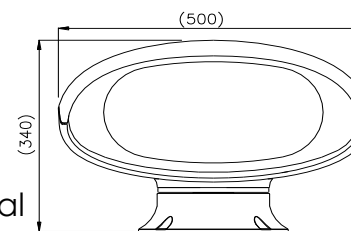

# Voyager 2

4 fixing holes in base  
Ø8.2 on a 220 PCD

Weight 17KG

Panel 120x120mm

Technical	Part No	PBCP	Range (M)	Lamp Life Hrs	Supply	Remote Movement
VH500 Halogen 250w	A7180	2.8 Million	1673	300	24v	350° Pan  23° Tilt (up/down)
VH500 Halogen 250w	A7181	2.8 Million	1673	300	115/230v	
VL500 LED 150w	A7195	18,880 Lm Flux	1068 @ 8°	33,000	24V	
VL500 LED 150w	A7193	18,880 Lm Flux	1068 @ 8°	33,000	115/230v	
VM500 Em Arc 350w	A7182	23.1 Million	4808	2000	115/230v	
VX500 Xenon 150w	A7183	7.6 Million	2760	1200	115/230v	
VX500 Xenon 300w	A7184	15.4 Million	3920	600	115/230v	
VX500 Xenon 150w	A7185	7.6 Million	2760	1200	24v	
VX500 Xenon 100w	A7186	4.3 Million	2081	3000	24v	
VX500 Xenon 100w	A7187	4.3 Million	2081	3000	115/230v	