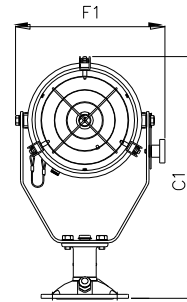

SPECIFICATION

- Toughened super clear Optiwhite front glass.
- Instant re-strike. No "cooling" down time required.
- Parabolic super pure aluminum reflector.
- Constructed from marine grade materials and fixings.
- Powder coated and stove enamel paint finish.
- Pan rotation 450°.
- Deck/Deck Ped Tilt elevation control +40° to -40°.
- Cabin/Cabin Ped Tilt elevation control +30° to -25°.
- Heater fitted in barrel.
- Operational temp -50°.
- Spill rings to prevent unwanted glare & stray light.
- 100w HID Xenon lamp supplied and fitted at no extra cost.
- External lamp focus, 5° spot to 29° flood.
- Sealing – IP67 Searchlight.
- Modular design allowing customer to modify configuration.
- Searchlight weight Deck 10kgs, Pedestal 4.6Kgs, Cabin Control assy 2Kgs, Cabin Pedestal assy 3Kgs
- Special B1/2 & C2 dimensions available on request.
- Optional infra red filter
- Peak Beam Candle Power 3.1 million
- Range 1761m @ 1 Lux

Part Numbers

Type	Supply	Part No
LX230D Deck	12/24	A6083
LX230D Deck	230v	A6104
Cabin Control Assy		C21168-01
Pedestal Deck		C20719-79
Cabin Pedestal Assy		C21169-01

Dimensions

A	B1	B2	C1	C2	D	E	F1	F2
130	199	211	494	1004	230	387	308	286