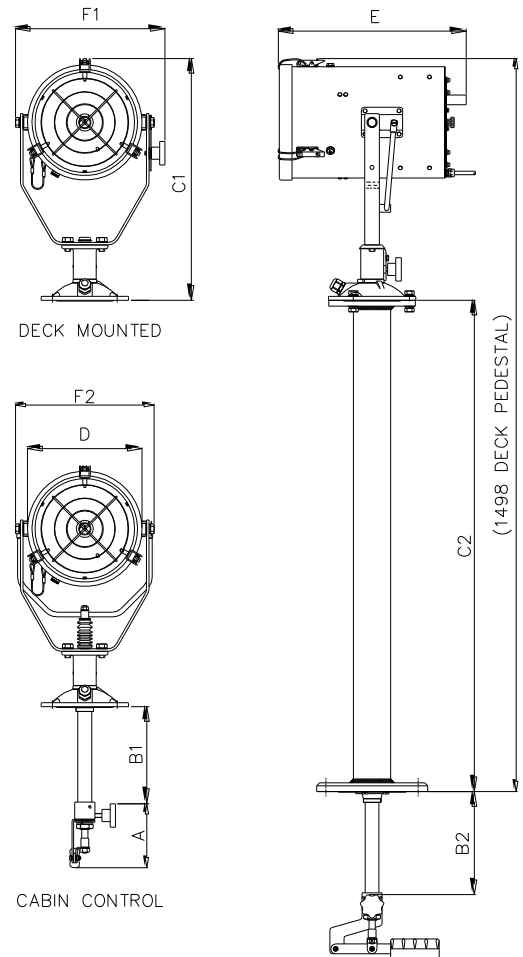

SPECIFICATION

- Toughened super clear Optiwhite front glass.
- Instant re-strike. No "cooling" down time required.
- Parabolic super pure aluminum reflector.
- Constructed from marine grade materials and fixings.
- Powder coated and stove enamel paint finish.
- Pan rotation 450°.
- Deck/Deck Ped Tilt elevation control +40° to -40°.
- Cabin/Cabin Ped Tilt elevation control +30° to -25°.
- Heater fitted in barrel.
- Operational temp -50°.
- Spill rings to prevent unwanted glare & stray light.
- 100w HID Xenon lamp supplied and fitted at no extra cost.
- External lamp focus, 5° spot to 29° flood.
- Sealing – IP67 Searchlight.
- Modular design allowing customer to modify configuration.
- Searchlight weight Deck 10kgs, Pedestal 4.6Kgs, Cabin Control assy 2Kgs, Cabin Pedestal assy 3Kgs
- Special B1/2 & C2 dimensions available on request.
- Optional infra red filter
- Peak Beam Candle Power 3.1 million
- Range 1761m @ 1 Lux

ALL DIMENSIONS IN MILLIMETRES

Base fixing details:

Deck & Cabin 3 holes Ø11.0 equi-spaced on a 154 PCD
Deck Ped & Cabin Ped 4 holes Ø12.5 equi-spaced on a 190 PCD,

Cabin & Cabin Ped Central Hole Ø75

Part Numbers

Type	Supply	Part No
LX230D Deck	12/24	A6083
LX230D Deck	230v	A6104
Cabin Control Assy		C21168-01
Pedestal Deck		C20719-79
Cabin Pedestal Assy		C21169-01

Dimensions

A	B1	B2	C1	C2	D	E	F1	F2
130	199	211	494	1004	230	387	308	286