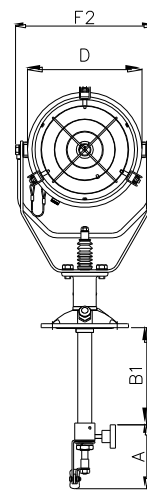

SPECIFICATION

- Toughened super clear Optiwhite front glass.
- Instant re-strike. No "cooling" down time required.
- Parabolic super pure aluminum reflector.
- Constructed from marine grade materials and fixings.
- Powder coated and stove enamel paint finish.
- Pan rotation 450°.
- Deck/Deck Ped Tilt elevation control +40° to -40°.
- Cabin/Cabin Ped Tilt elevation control +30° to -25°.
- Heater fitted in barrel.
- Operational temp -50°.
- Spill rings to prevent unwanted glare & stray light.
- 100w HID Xenon lamp supplied and fitted at no extra cost.
- External lamp focus, 5° spot to 29° flood.
- Sealing – IP67 Searchlight.
- Modular design allowing customer to modify configuration.
- Searchlight weight Deck 10kgs, Pedestal 4.6Kgs, Cabin Control assy 2Kgs, Cabin Pedestal assy 3Kgs
- Special B1/2 & C2 dimensions available on request.
- Optional infra red filter
- Peak Beam Candle Power 3.1 million
- Range 1761m @ 1 Lux

DECK MOUNTED

CABIN CONTROL

ALL DIMENSIONS IN MILLIMETRES

Base fixing details:

Deck & Cabin 3 holes Ø11.0 equi-spaced on a 154 PCD
Deck Ped & Cabin Ped 4 holes Ø12.5 equi-spaced on a 190 PCD,

Cabin & Cabin Ped Central Hole Ø75

Part Numbers

Type	Supply	Part No
LX230D Deck	12/24	A6083
LX230D Deck	230v	A6104
Cabin Control Assy		C21168-01
Pedestal Deck		C20719-79
Cabin Pedestal Assy		C21169-01

Dimensions

A	B1	B2	C1	C2	D	E	F1	F2
130	199	211	494	1004	230	387	308	286