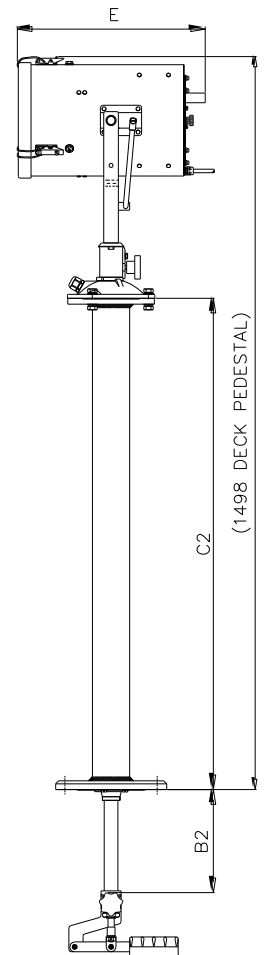

SPECIFICATION

- Toughened super clear Optiwhite front glass.
- Instant re-strike. No "cooling" down time required.
- Parabolic super pure aluminum reflector.
- Constructed from marine grade materials and fixings.
- Powder coated and stove enamel paint finish.
- Pan rotation 450°.
- Deck/Deck Ped Tilt elevation control +40° to -40°.
- Cabin/Cabin Ped Tilt elevation control +30° to -25°.
- Heater fitted in barrel.
- Operational temp -50°.
- Spill rings to prevent unwanted glare & stray light.
- 100w HID Xenon lamp supplied and fitted at no extra cost.
- External lamp focus, 5° spot to 29° flood.
- Sealing – IP67 Searchlight.
- Modular design allowing customer to modify configuration.
- Searchlight weight Deck 10kgs, Pedestal 4.6Kgs, Cabin Control assy 2Kgs, Cabin Pedestal assy 3Kgs
- Special B1/2 & C2 dimensions available on request.
- Optional infra red filter
- Peak Beam Candle Power 3.1 million
- Range 1761m @ 1 Lux

DECK MOUNTED

CABIN CONTROL

ALL DIMENSIONS IN MILLIMETRES

Base fixing details:

Deck & Cabin 3 holes Ø11.0 equi-spaced on a 154 PCD
Deck Ped & Cabin Ped 4 holes Ø12.5 equi-spaced on a 190 PCD,

Cabin & Cabin Ped Central Hole Ø75

Part Numbers

Type	Supply	Part No
LX230D Deck	12/24	A6083
LX230D Deck	230v	A6104
Cabin Control Assy		C21168-01
Pedestal Deck		C20719-79
Cabin Pedestal Assy		C21169-01

Dimensions

A	B1	B2	C1	C2	D	E	F1	F2
130	199	211	494	1004	230	387	308	286